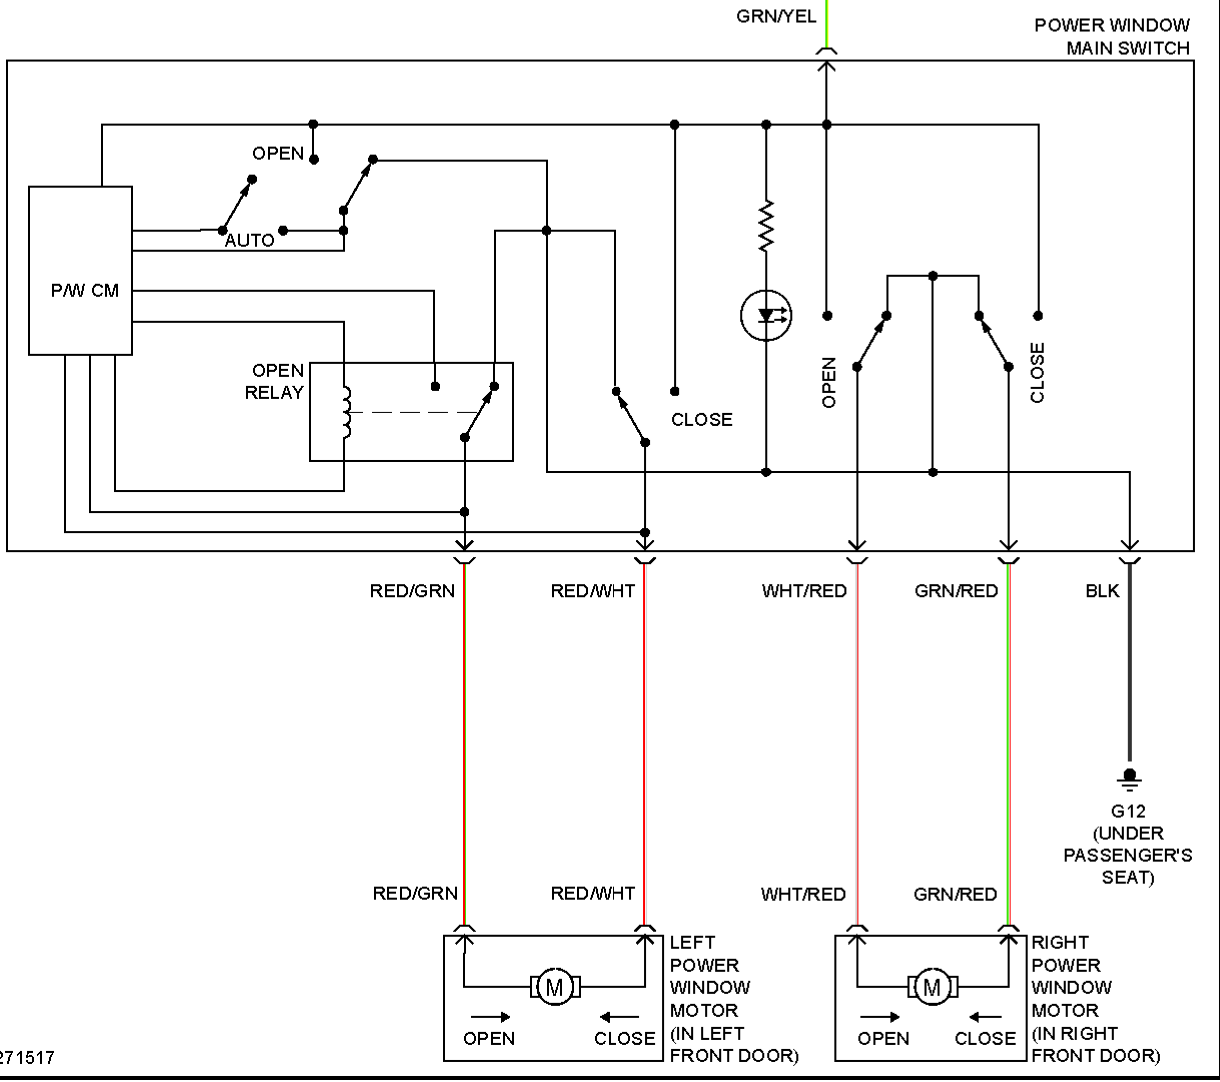

# AIR CONDITIONING

- ① W/ADVANCED KEYLESS ENTRY & START SYSTEM & KEYLESS ENTRY SYSTEM
- ② MT W/O ABS, DSC, ADVANCED KEYLESS ENTRY & START SYSTEM & KEYLESS ENTRY SYSTEM, CRUISE CONTROL SYSTEM, BOSE, TPMS, FRONT FOG LIGHT

247108

BLK WHT WHT

INTERIOR LIGHTS SYSTEM