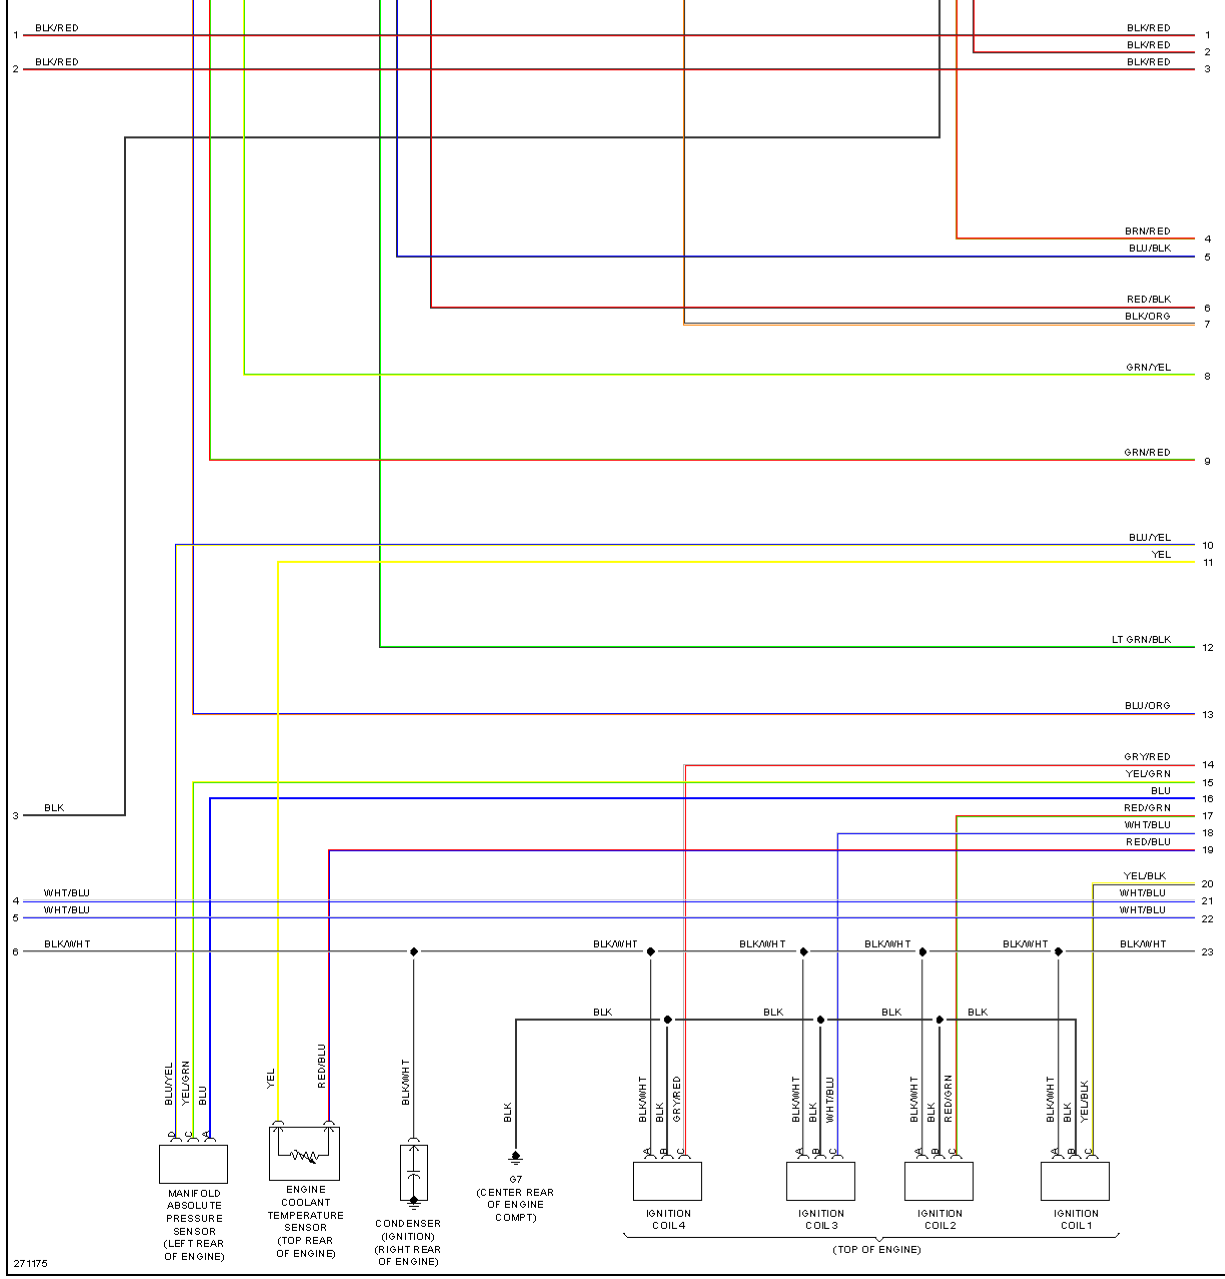

# AIR CONDITIONING

- ① W/ADVANCED KEYLESS ENTRY & START SYSTEM & KEYLESS ENTRY SYSTEM
- ② MT W/O ABS, DSC, ADVANCED KEYLESS ENTRY & START SYSTEM & KEYLESS ENTRY SYSTEM, CRUISE CONTROL SYSTEM, BOSE, TPMS, FRONT FOG LIGHT

247108

BLK WHT WHT

INTERIOR LIGHTS SYSTEM