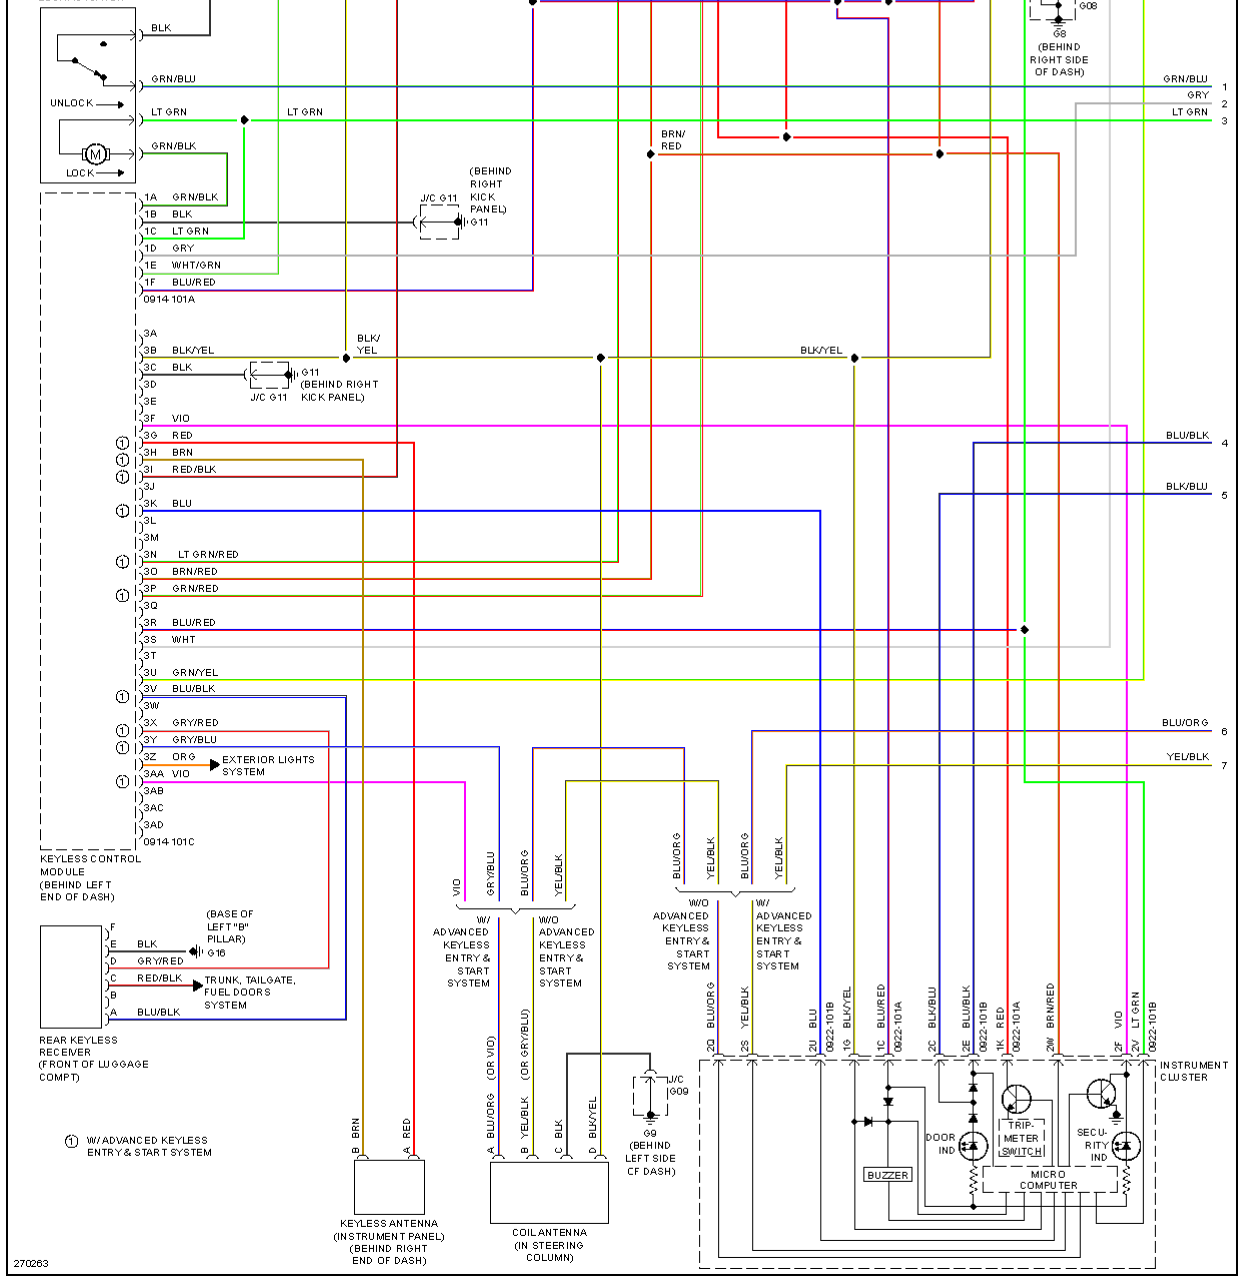

# AIR CONDITIONING

- ① W/ADVANCED KEYLESS ENTRY & START SYSTEM & KEYLESS ENTRY SYSTEM
- ② MT W/O ABS, DSC, ADVANCED KEYLESS ENTRY & START SYSTEM & KEYLESS ENTRY SYSTEM, CRUISE CONTROL SYSTEM, BOSE, TPMS, FRONT FOG LIGHT

247108

BLK WHT WHT

INTERIOR LIGHTS SYSTEM