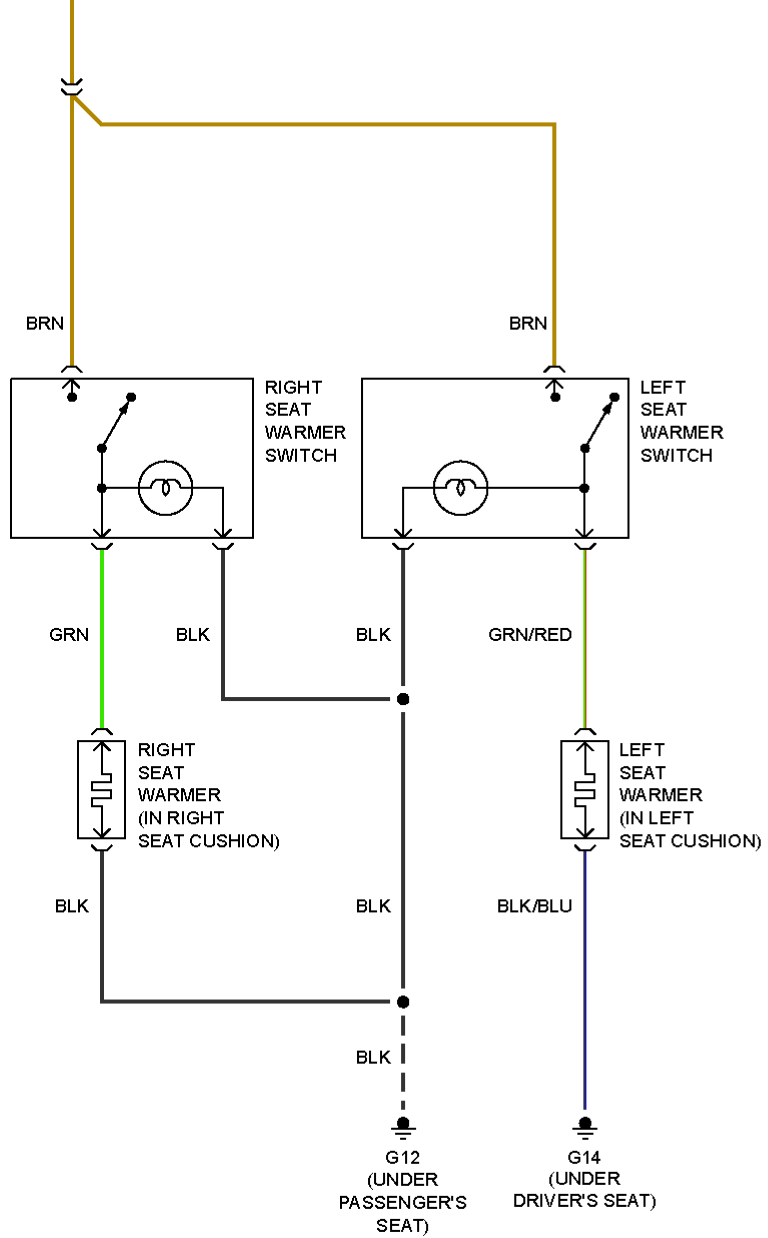

# AIR CONDITIONING

- ① W/ADVANCED KEYLESS ENTRY & START SYSTEM & KEYLESS ENTRY SYSTEM
- ② MT W/O ABS, DSC, ADVANCED KEYLESS ENTRY & START SYSTEM & KEYLESS ENTRY SYSTEM, CRUISE CONTROL SYSTEM, BOSE, TPMS, FRONT FOG LIGHT

247108

BLK WHT WHT

INTERIOR LIGHTS SYSTEM