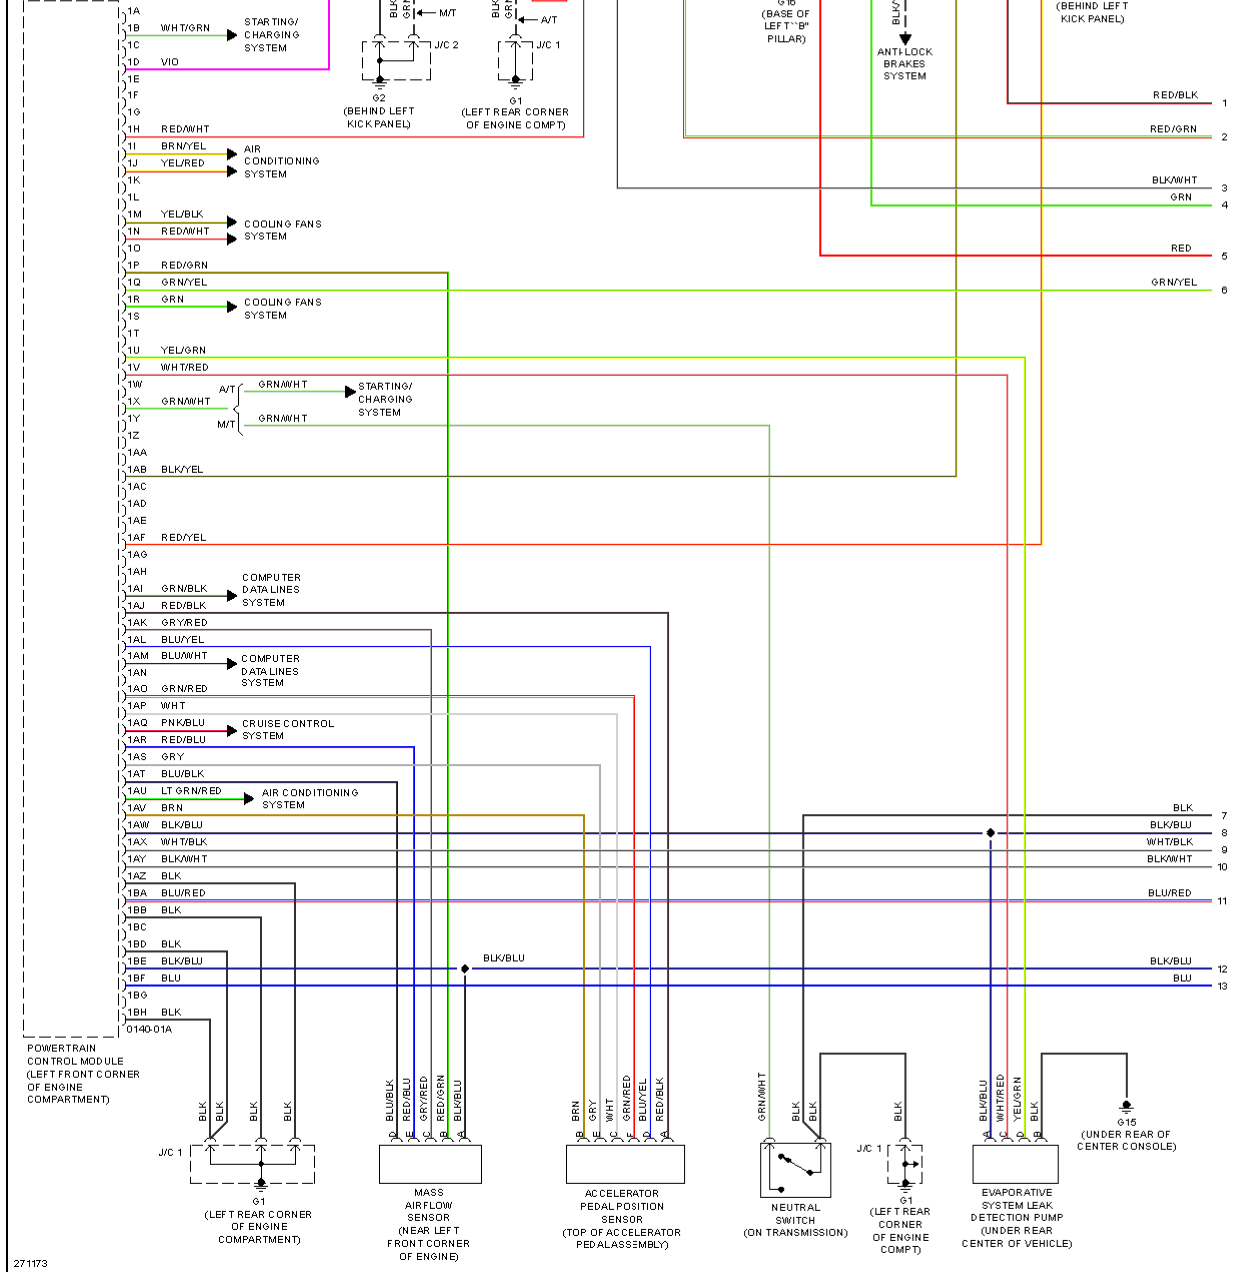

# AIR CONDITIONING

- ① W/ADVANCED KEYLESS ENTRY & START SYSTEM & KEYLESS ENTRY SYSTEM
- ② MT W/O ABS, DSC, ADVANCED KEYLESS ENTRY & START SYSTEM & KEYLESS ENTRY SYSTEM, CRUISE CONTROL SYSTEM, BOSE, TPMS, FRONT FOG LIGHT

247108

BLK WHT WHT

INTERIOR LIGHTS SYSTEM