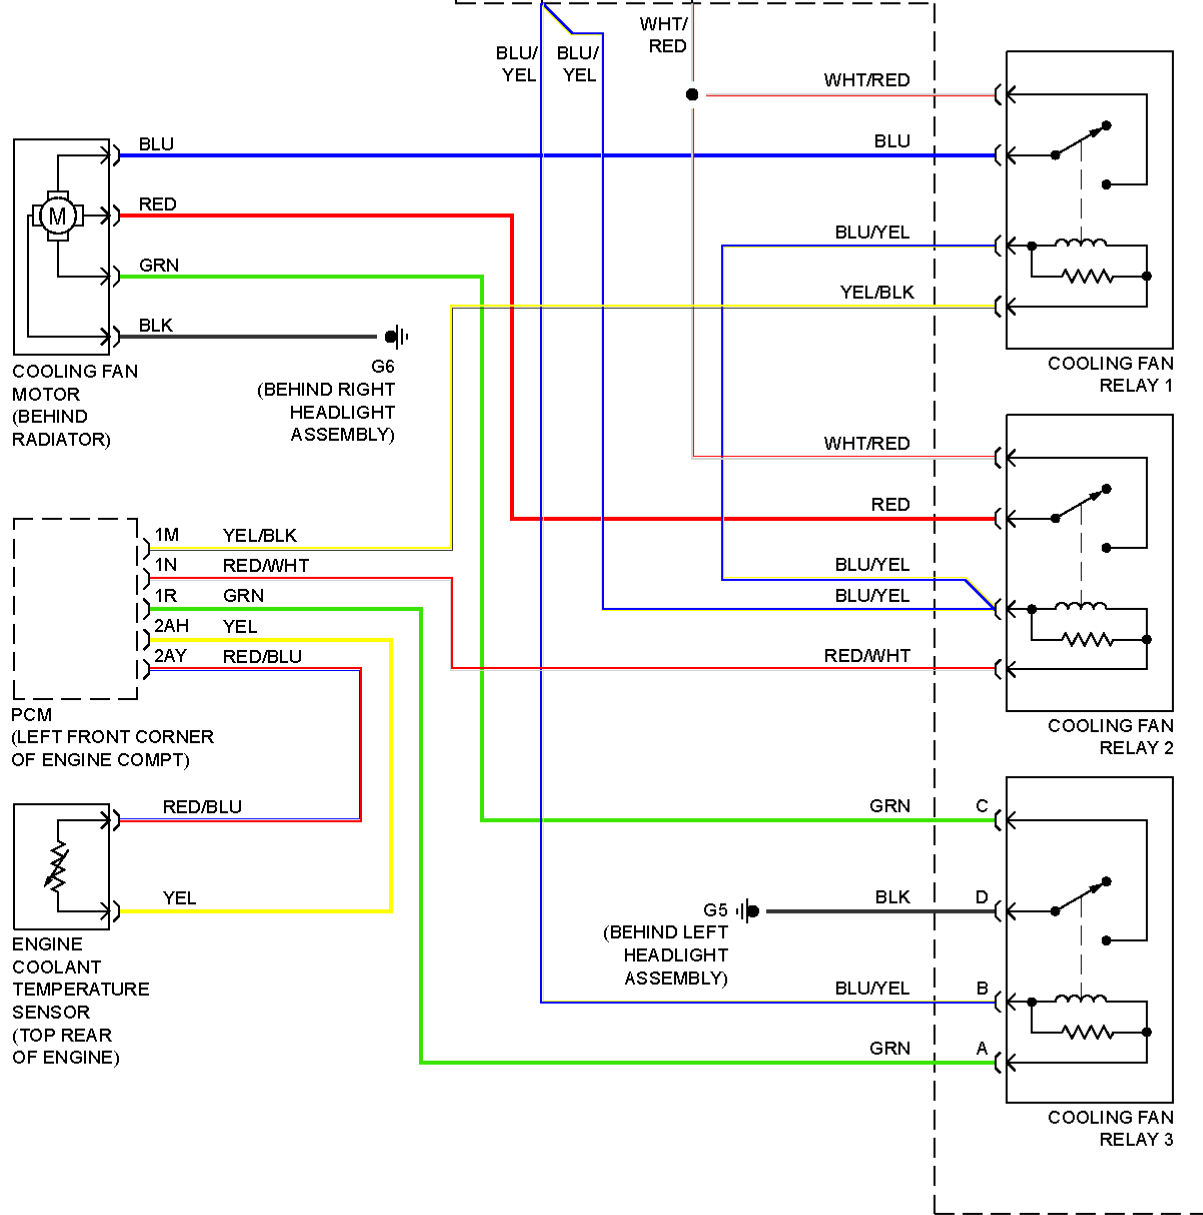

# AIR CONDITIONING

- ① W/ADVANCED KEYLESS ENTRY & START SYSTEM & KEYLESS ENTRY SYSTEM
- ② MT W/O ABS, DSC, ADVANCED KEYLESS ENTRY & START SYSTEM & KEYLESS ENTRY SYSTEM, CRUISE CONTROL SYSTEM, BOSE, TPMS, FRONT FOG LIGHT

247108

BLK WHT WHT

INTERIOR LIGHTS SYSTEM