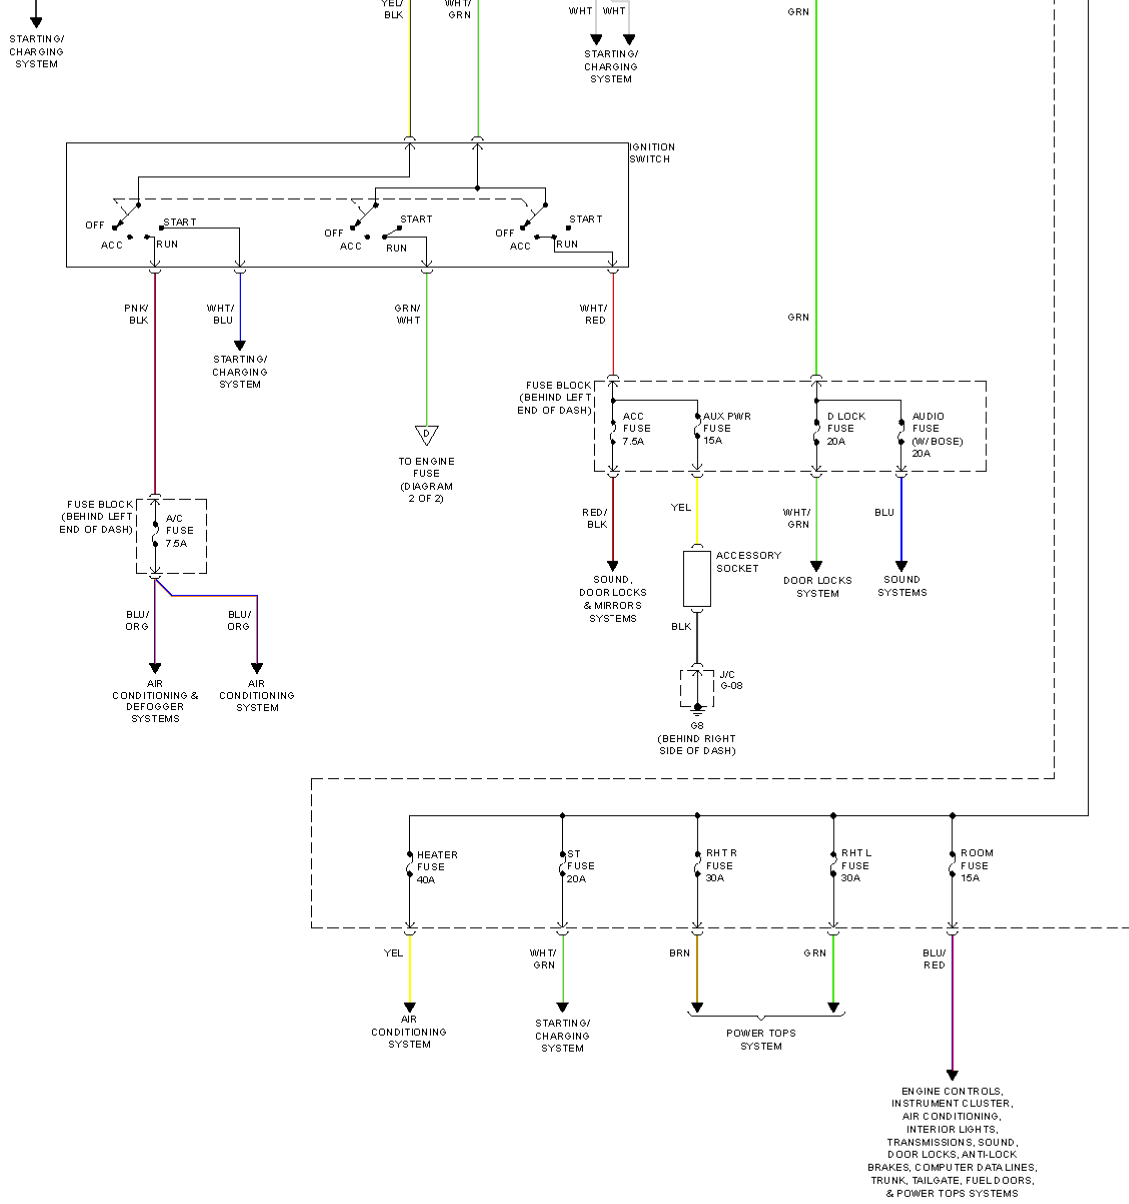

# AIR CONDITIONING

- ① W/ADVANCED KEYLESS ENTRY & START SYSTEM & KEYLESS ENTRY SYSTEM
- ② MT W/O ABS, DSC, ADVANCED KEYLESS ENTRY & START SYSTEM & KEYLESS ENTRY SYSTEM, CRUISE CONTROL SYSTEM, BOSE, TPMS, FRONT FOG LIGHT

247108

BLK WHT WHT

INTERIOR LIGHTS SYSTEM