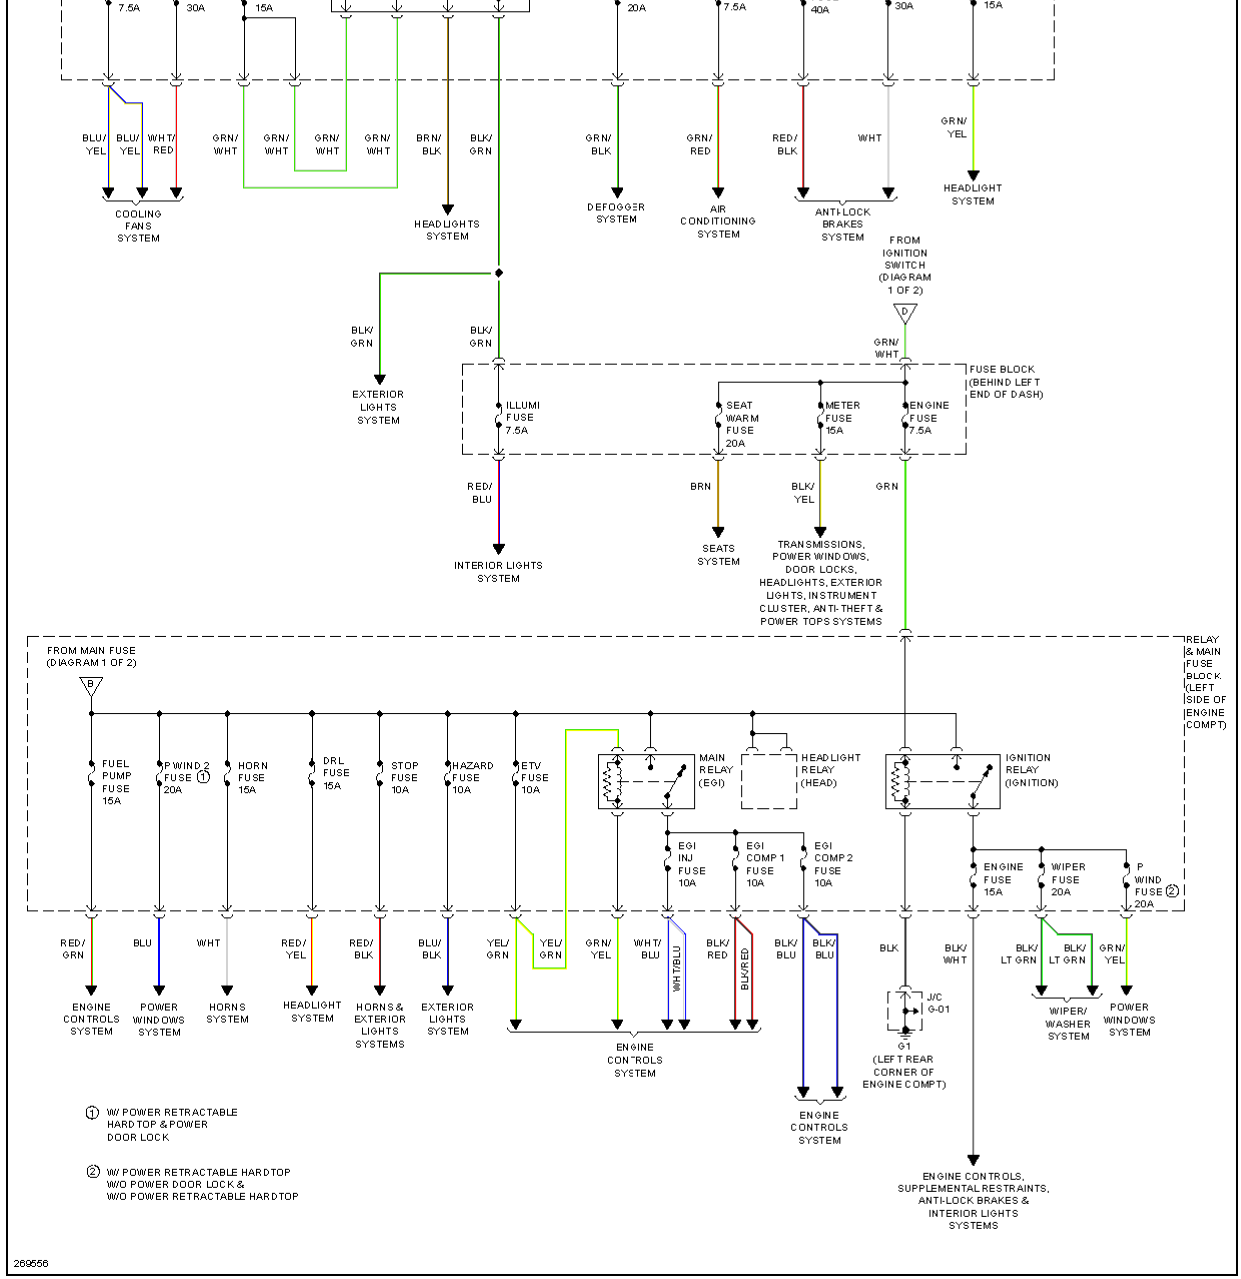

# AIR CONDITIONING

- ① W/ADVANCED KEYLESS ENTRY & START SYSTEM & KEYLESS ENTRY SYSTEM
- ② MT W/O ABS, DSC, ADVANCED KEYLESS ENTRY & START SYSTEM & KEYLESS ENTRY SYSTEM, CRUISE CONTROL SYSTEM, BOSE, TPMS, FRONT FOG LIGHT

247108

BLK WHT WHT

INTERIOR LIGHTS SYSTEM