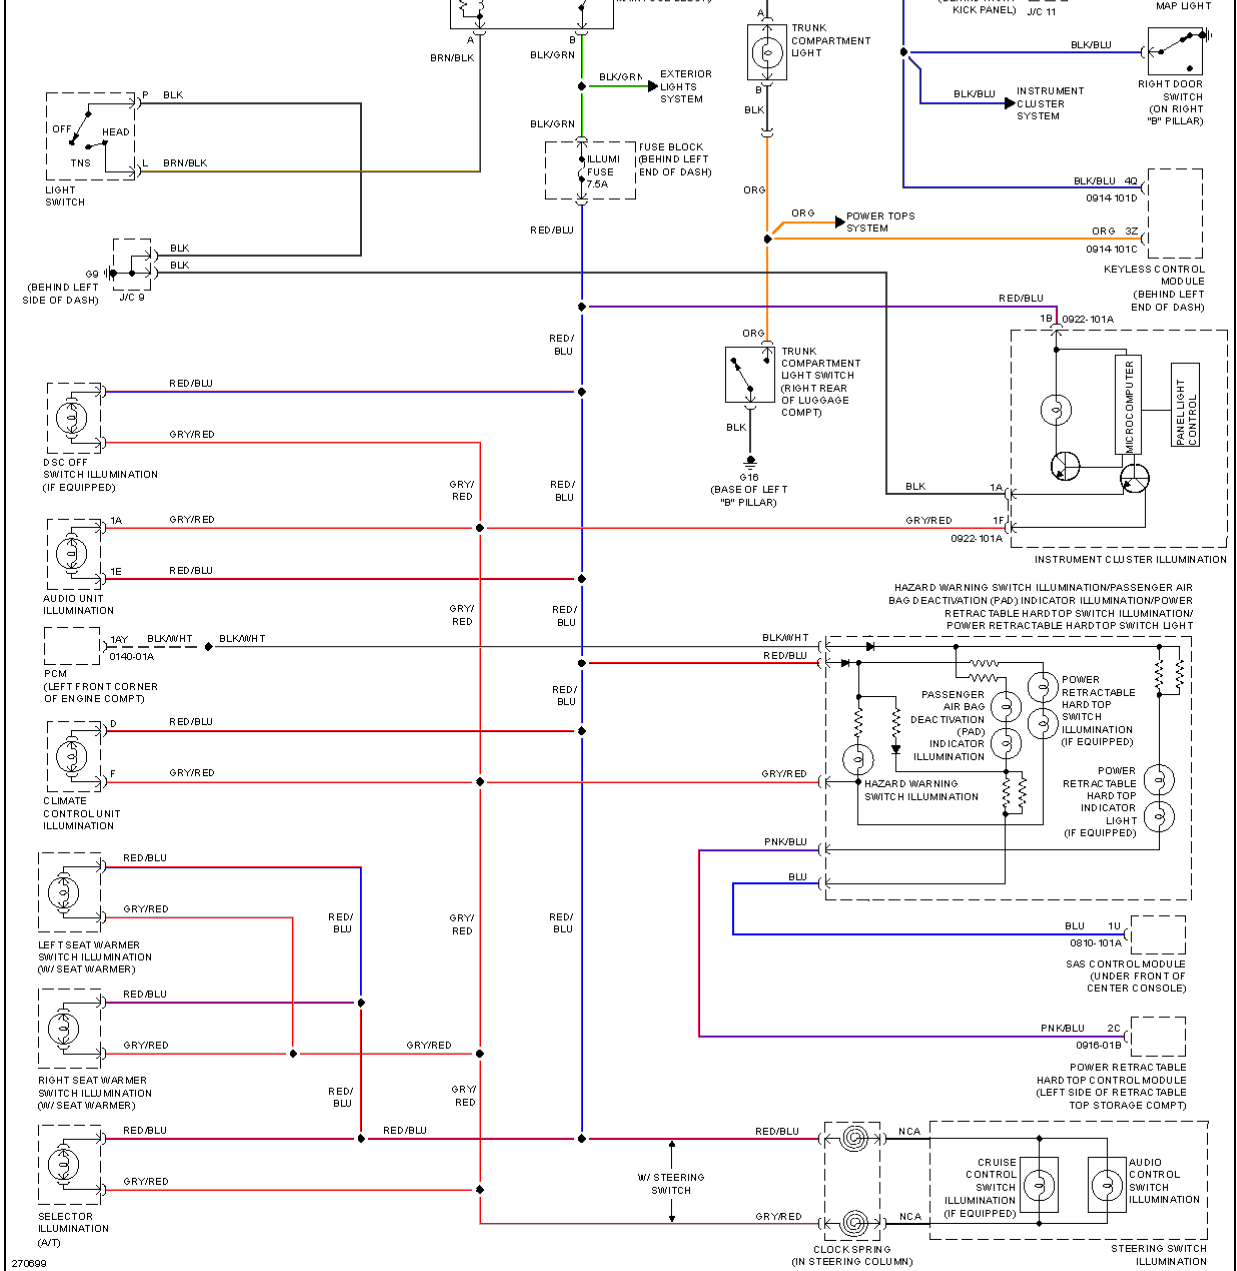

# AIR CONDITIONING

- ① W/ADVANCED KEYLESS ENTRY & START SYSTEM & KEYLESS ENTRY SYSTEM
- ② MT W/O ABS, DSC, ADVANCED KEYLESS ENTRY & START SYSTEM & KEYLESS ENTRY SYSTEM, CRUISE CONTROL SYSTEM, BOSE, TPMS, FRONT FOG LIGHT

247108

BLK WHT WHT

INTERIOR LIGHTS SYSTEM