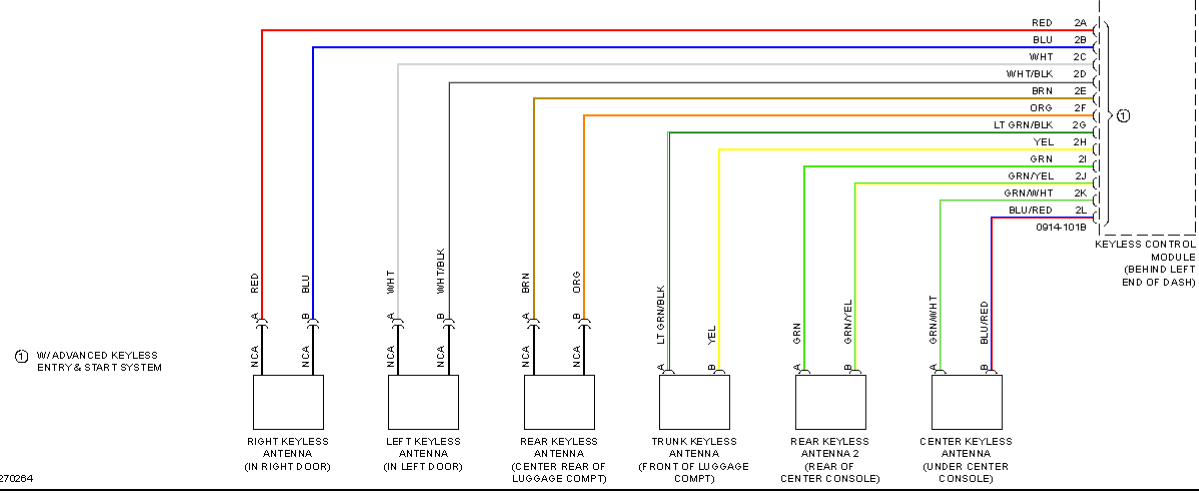

# AIR CONDITIONING

- ① W/ADVANCED KEYLESS ENTRY & START SYSTEM & KEYLESS ENTRY SYSTEM
- ② MT W/O ABS, DSC, ADVANCED KEYLESS ENTRY & START SYSTEM & KEYLESS ENTRY SYSTEM, CRUISE CONTROL SYSTEM, BOSE, TPMS, FRONT FOG LIGHT

247108

BLK WHT WHT

INTERIOR LIGHTS SYSTEM