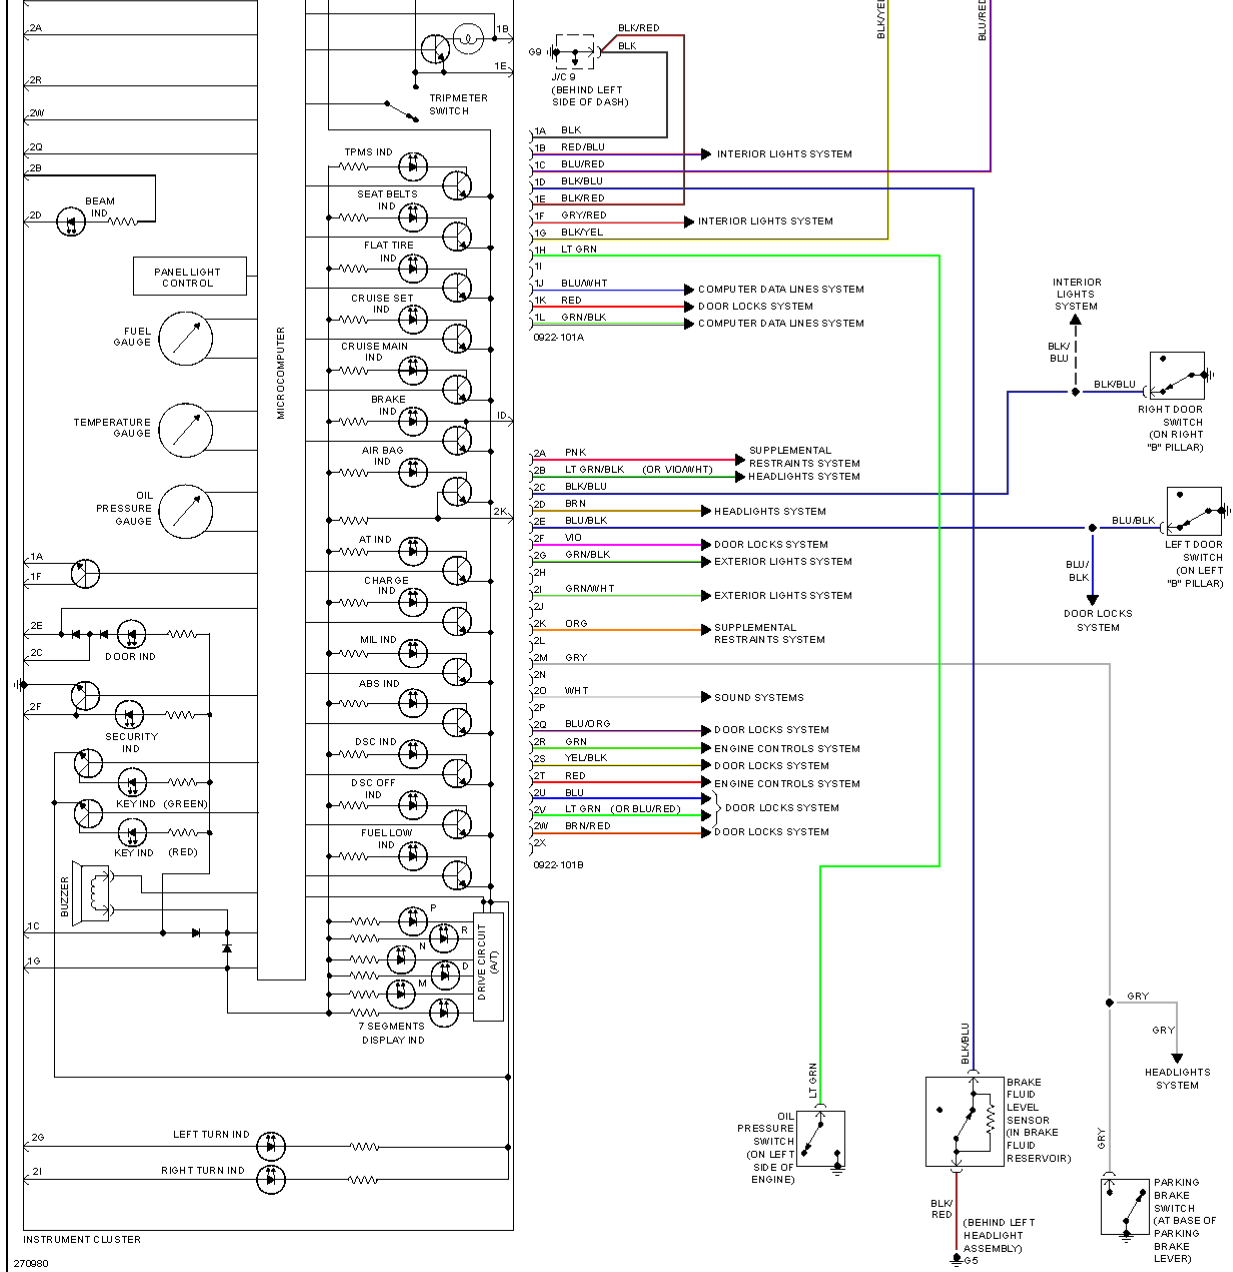

# AIR CONDITIONING

- ① W/ADVANCED KEYLESS ENTRY & START SYSTEM & KEYLESS ENTRY SYSTEM
- ② MT W/O ABS, DSC, ADVANCED KEYLESS ENTRY & START SYSTEM & KEYLESS ENTRY SYSTEM, CRUISE CONTROL SYSTEM, BOSE, TPMS, FRONT FOG LIGHT

247108

BLK WHT WHT

INTERIOR LIGHTS SYSTEM