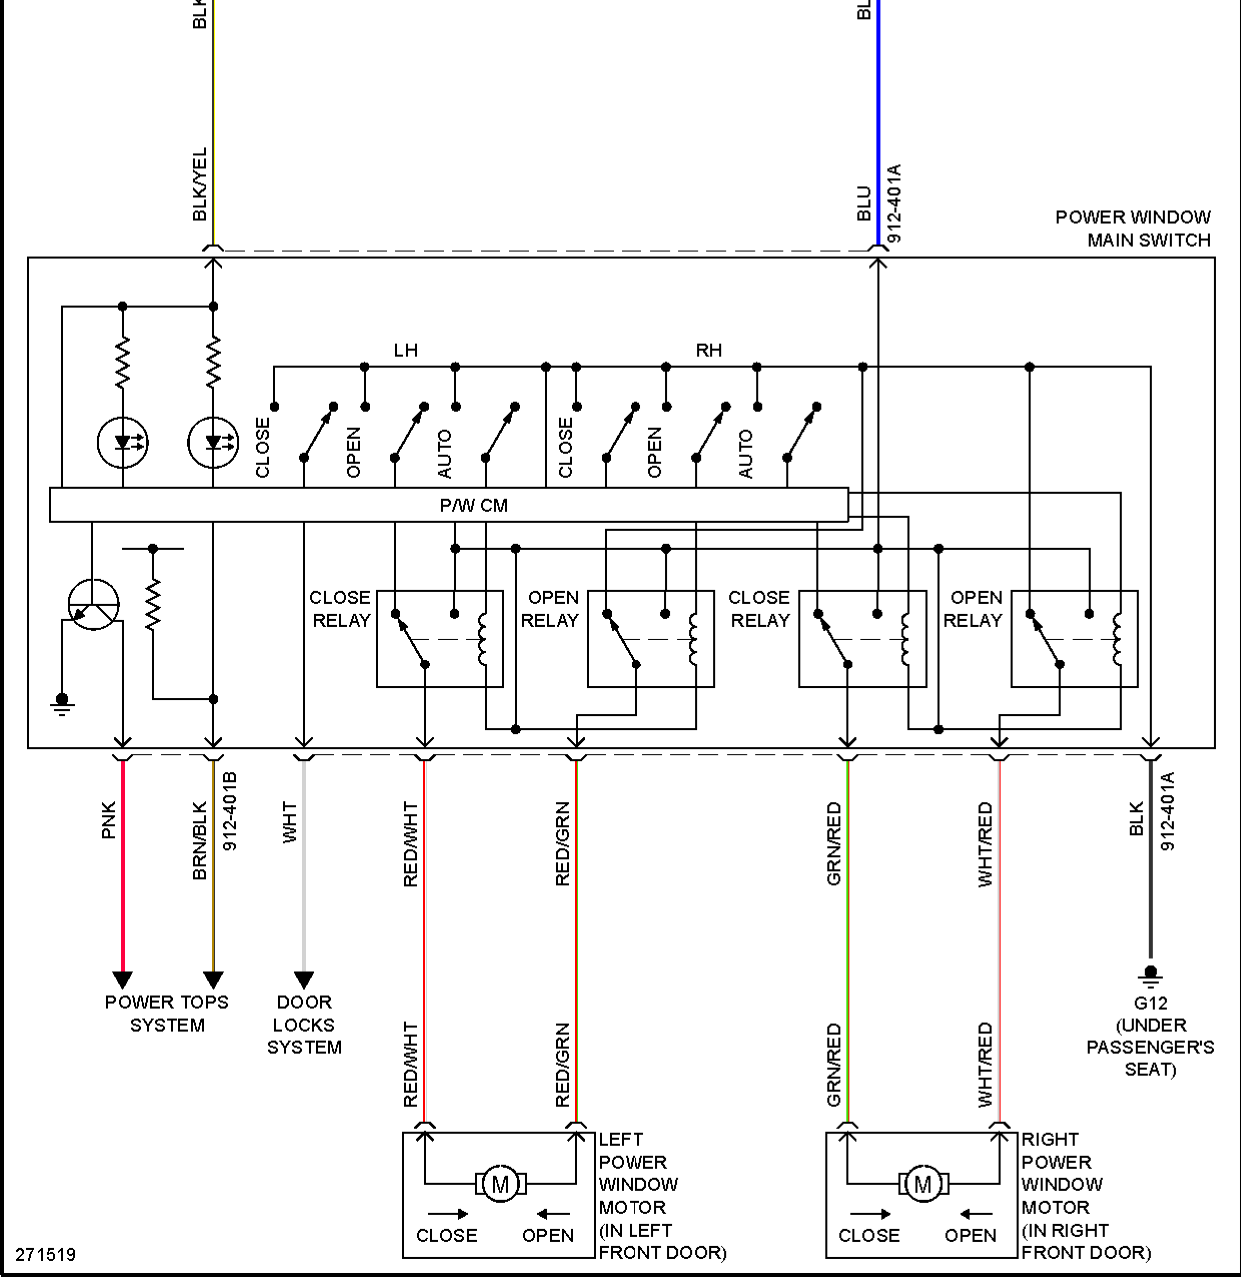

# AIR CONDITIONING

- ① W/ADVANCED KEYLESS ENTRY & START SYSTEM & KEYLESS ENTRY SYSTEM
- ② MT W/O ABS, DSC, ADVANCED KEYLESS ENTRY & START SYSTEM & KEYLESS ENTRY SYSTEM, CRUISE CONTROL SYSTEM, BOSE, TPMS, FRONT FOG LIGHT

247108

BLK WHT WHT

INTERIOR LIGHTS SYSTEM