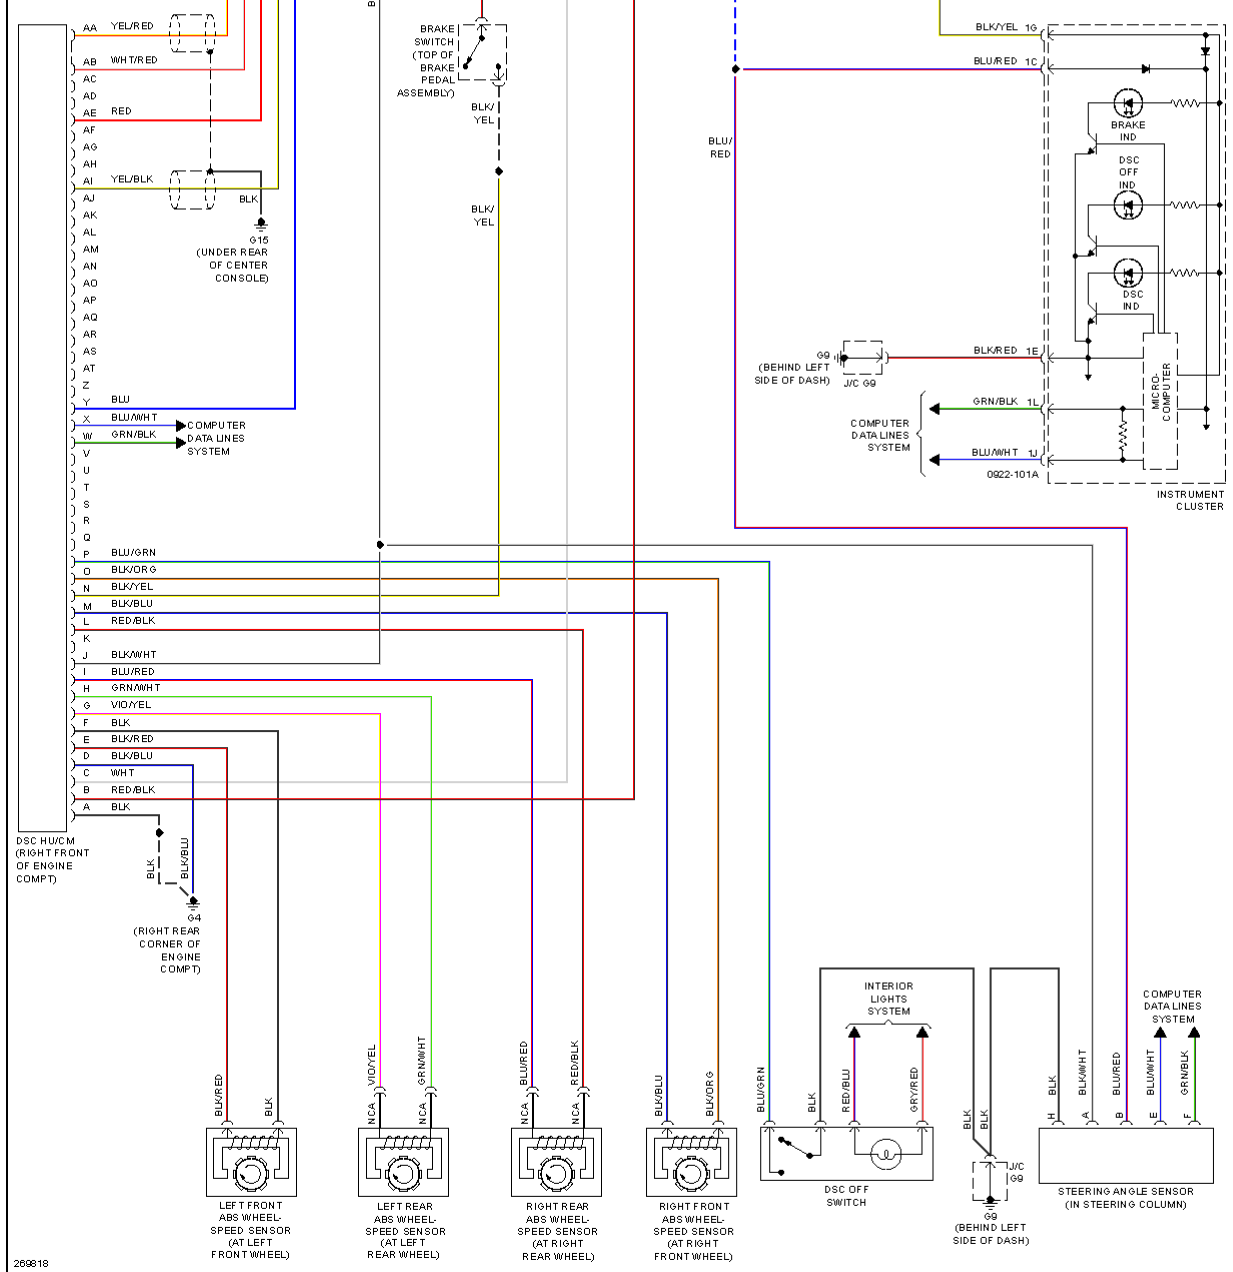

# AIR CONDITIONING

- ① W/ADVANCED KEYLESS ENTRY & START SYSTEM & KEYLESS ENTRY SYSTEM
- ② MT W/O ABS, DSC, ADVANCED KEYLESS ENTRY & START SYSTEM & KEYLESS ENTRY SYSTEM, CRUISE CONTROL SYSTEM, BOSE, TPMS, FRONT FOG LIGHT

247108

BLK WHT WHT

INTERIOR LIGHTS SYSTEM