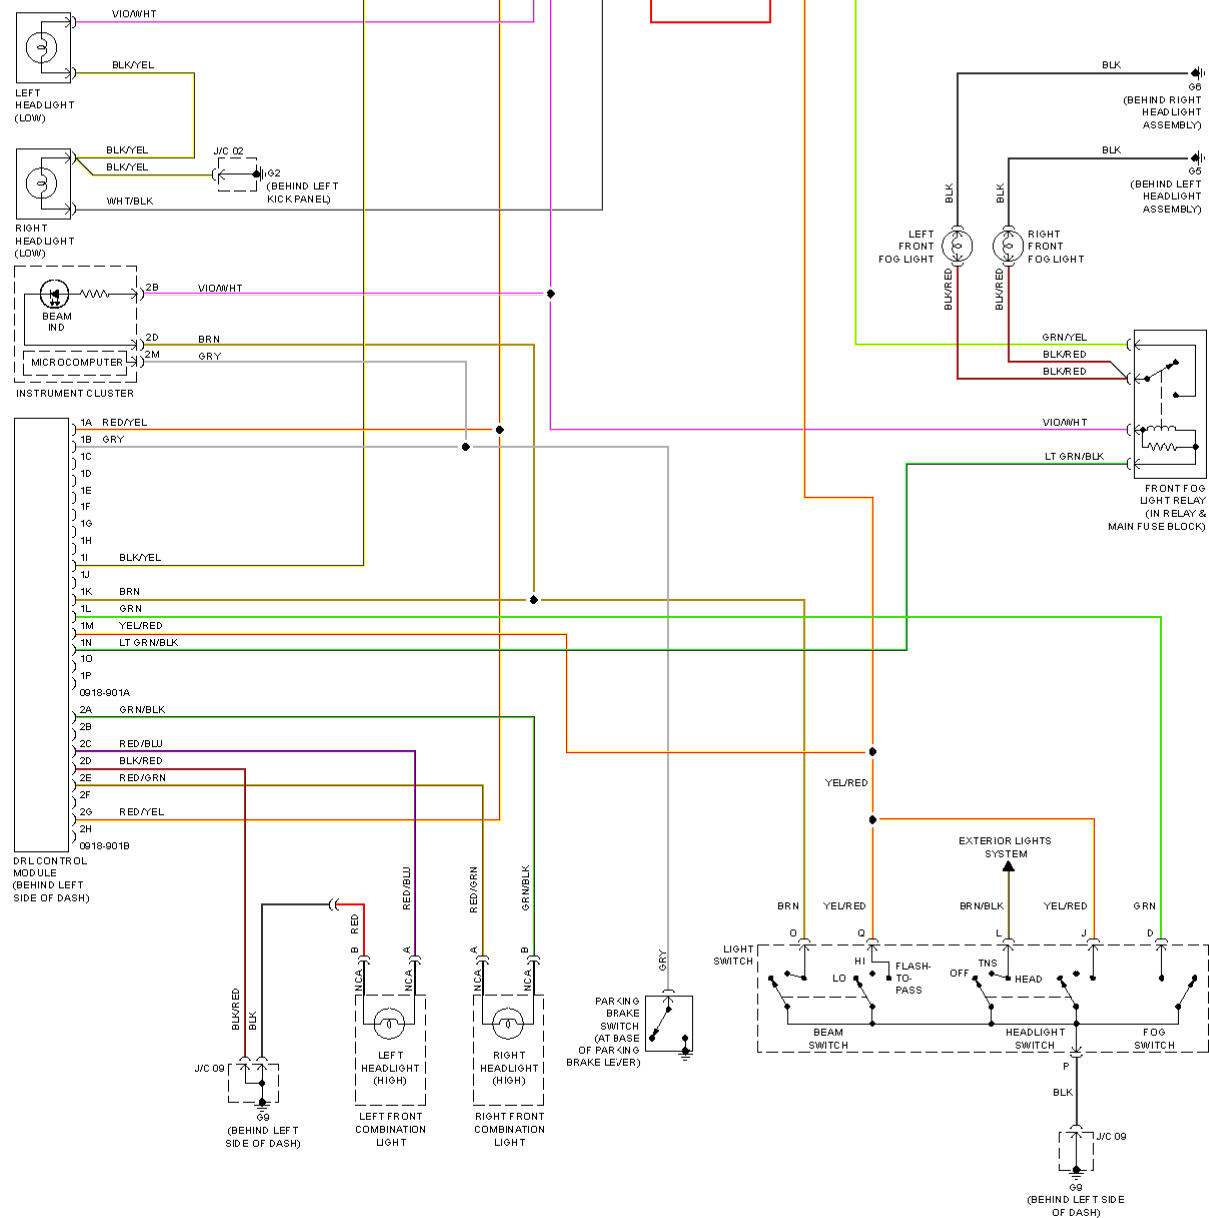

# AIR CONDITIONING

- ① W/ADVANCED KEYLESS ENTRY & START SYSTEM & KEYLESS ENTRY SYSTEM
- ② MT W/O ABS, DSC, ADVANCED KEYLESS ENTRY & START SYSTEM & KEYLESS ENTRY SYSTEM, CRUISE CONTROL SYSTEM, BOSE, TPMS, FRONT FOG LIGHT

247108

BLK WHT WHT

INTERIOR LIGHTS SYSTEM