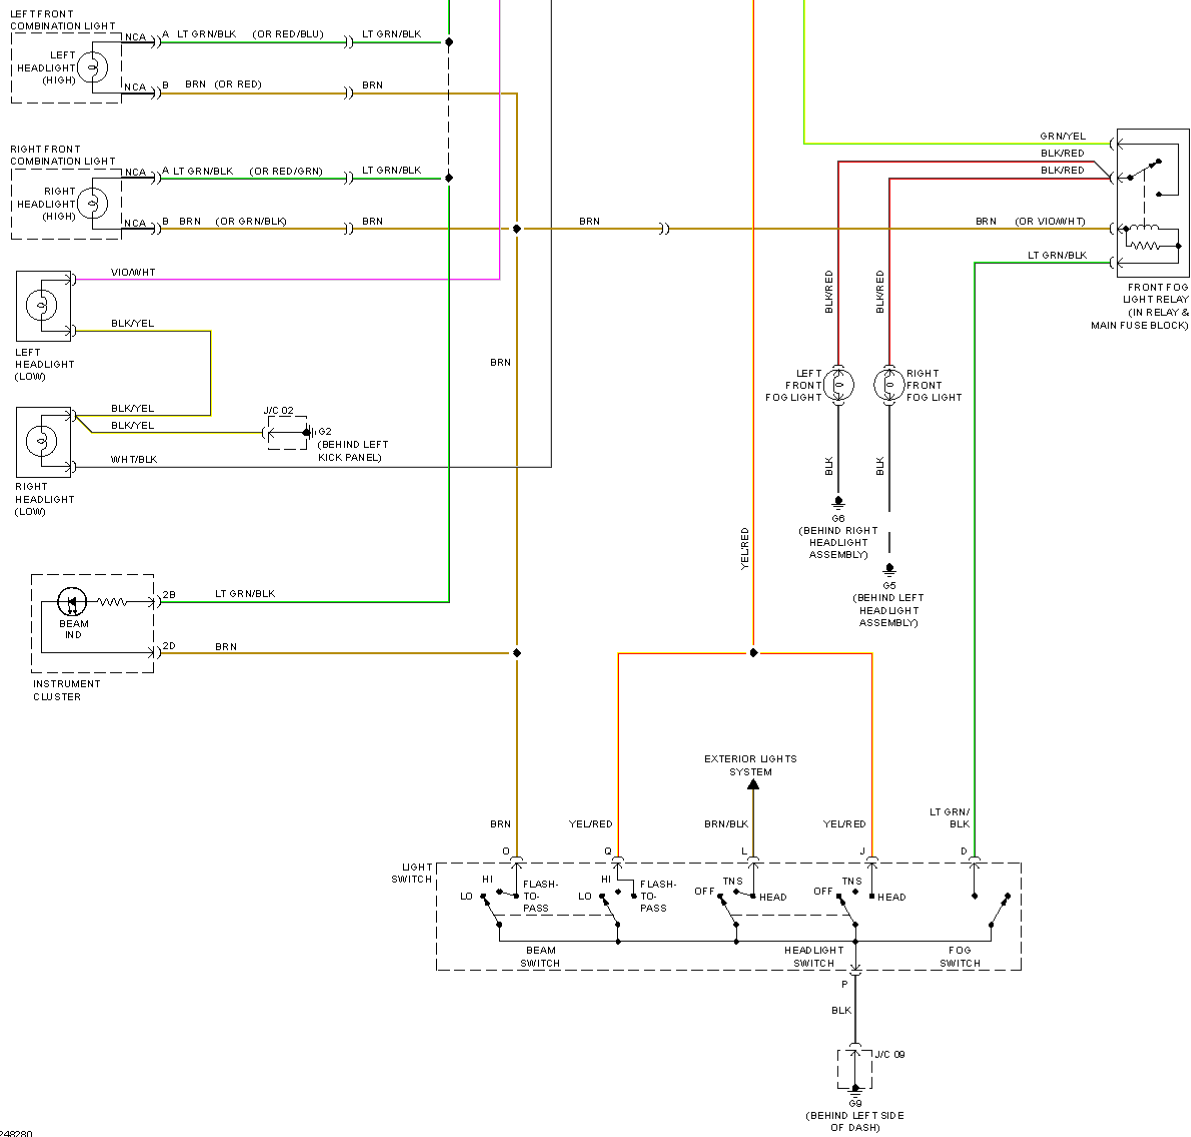

# AIR CONDITIONING

- ① W/ADVANCED KEYLESS ENTRY & START SYSTEM & KEYLESS ENTRY SYSTEM
- ② MT W/O ABS, DSC, ADVANCED KEYLESS ENTRY & START SYSTEM & KEYLESS ENTRY SYSTEM, CRUISE CONTROL SYSTEM, BOSE, TPMS, FRONT FOG LIGHT

247108

BLK WHT WHT

INTERIOR LIGHTS SYSTEM