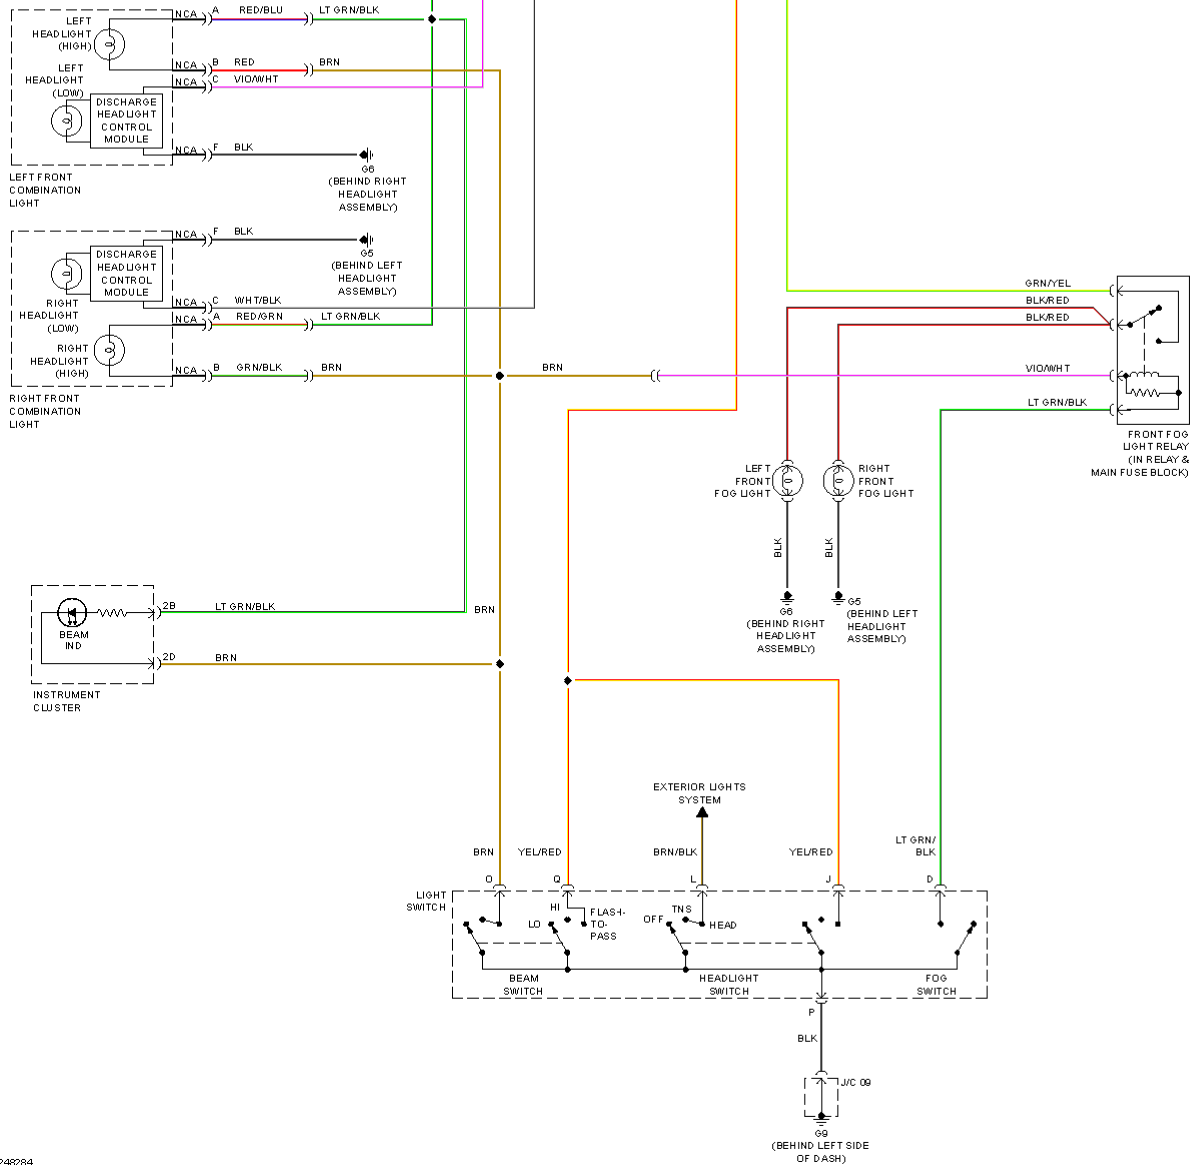

# AIR CONDITIONING

- ① W/ADVANCED KEYLESS ENTRY & START SYSTEM & KEYLESS ENTRY SYSTEM
- ② MT W/O ABS, DSC, ADVANCED KEYLESS ENTRY & START SYSTEM & KEYLESS ENTRY SYSTEM, CRUISE CONTROL SYSTEM, BOSE, TPMS, FRONT FOG LIGHT

247108

BLK WHT WHT

INTERIOR LIGHTS SYSTEM