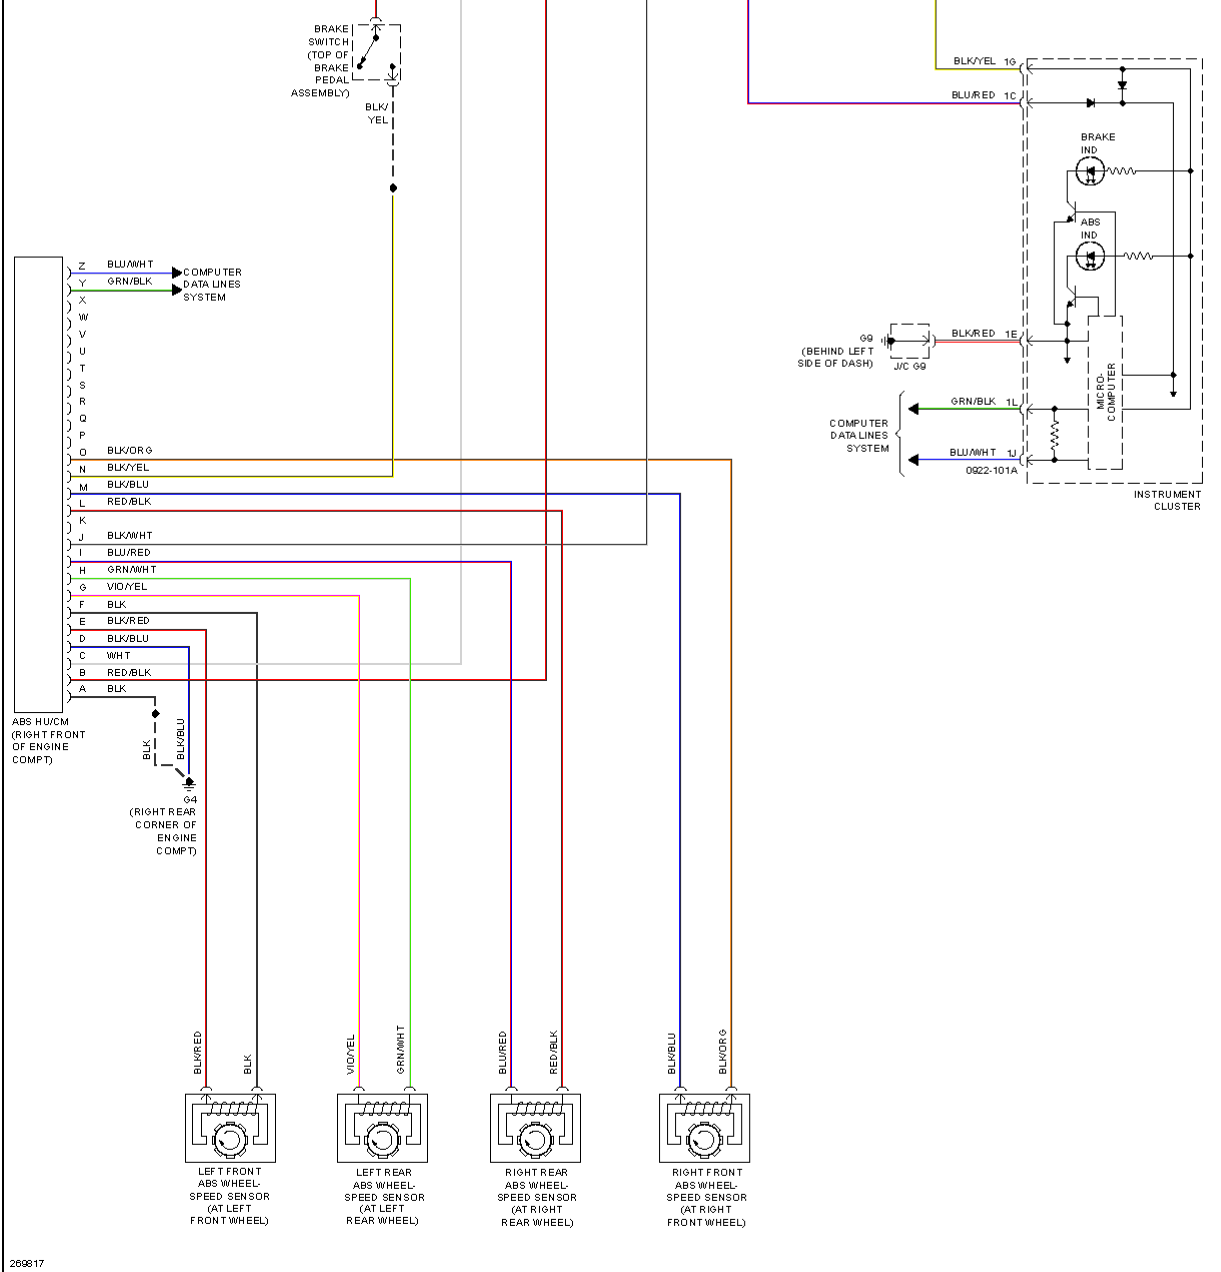

# AIR CONDITIONING

- ① W/ADVANCED KEYLESS ENTRY & START SYSTEM & KEYLESS ENTRY SYSTEM
- ② MT W/O ABS, DSC, ADVANCED KEYLESS ENTRY & START SYSTEM & KEYLESS ENTRY SYSTEM, CRUISE CONTROL SYSTEM, BOSE, TPMS, FRONT FOG LIGHT

247108

BLK WHT WHT

INTERIOR LIGHTS SYSTEM