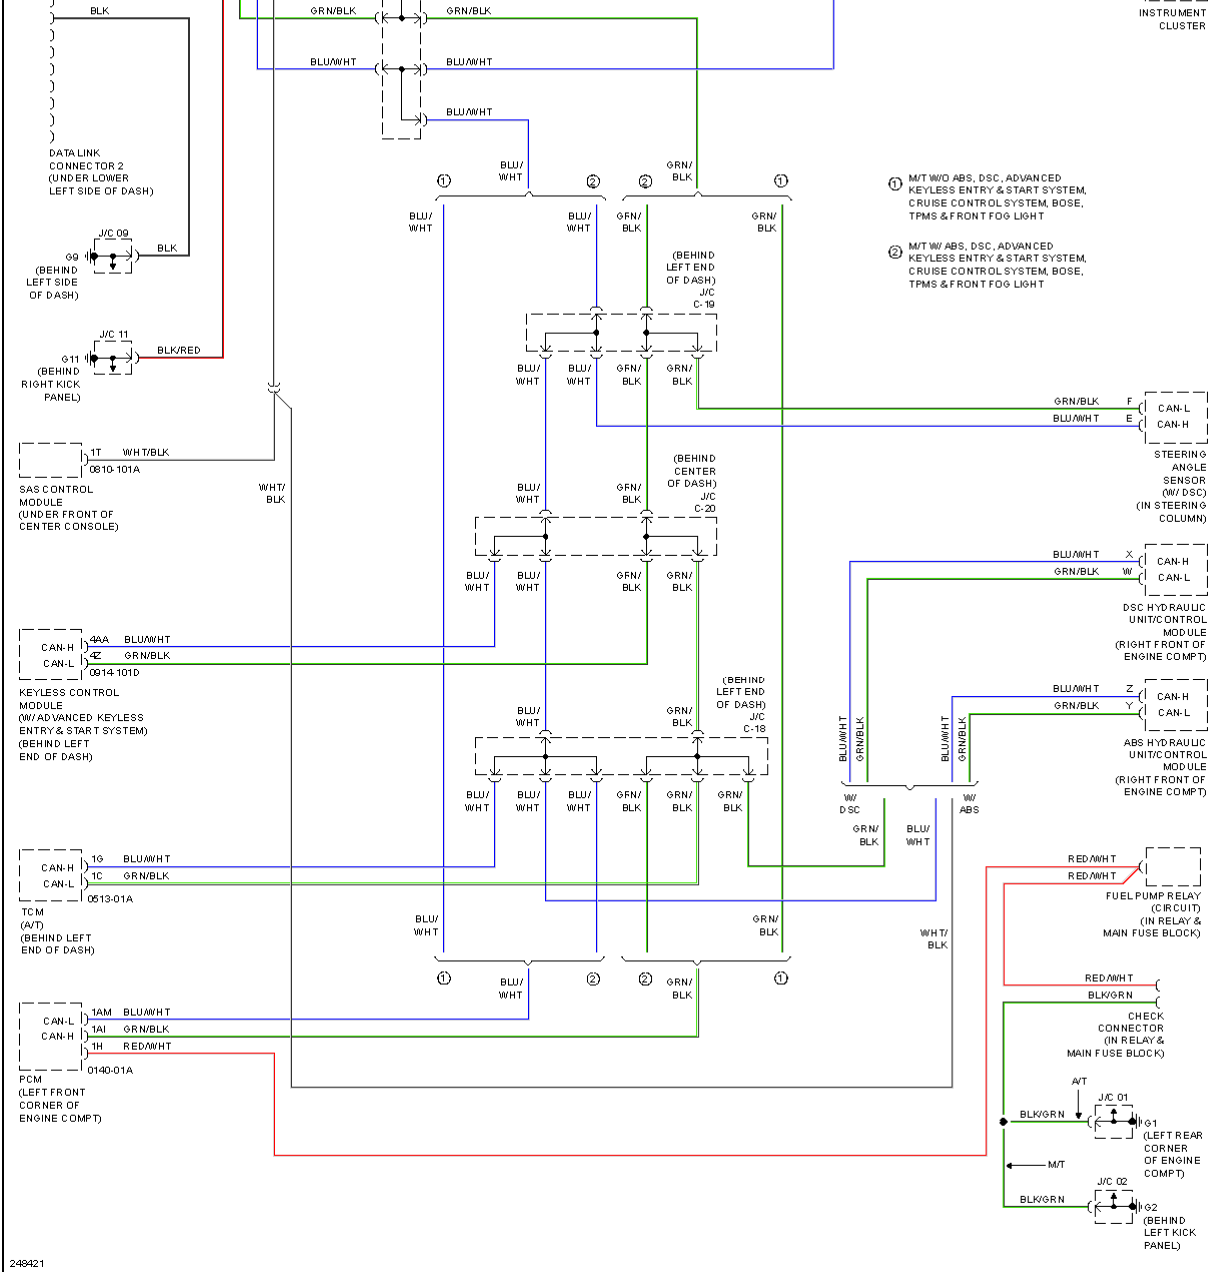

# AIR CONDITIONING

- ① W/ADVANCED KEYLESS ENTRY & START SYSTEM & KEYLESS ENTRY SYSTEM
- ② MT W/O ABS, DSC, ADVANCED KEYLESS ENTRY & START SYSTEM & KEYLESS ENTRY SYSTEM, CRUISE CONTROL SYSTEM, BOSE, TPMS, FRONT FOG LIGHT

247108

BLK WHT WHT

INTERIOR LIGHTS SYSTEM