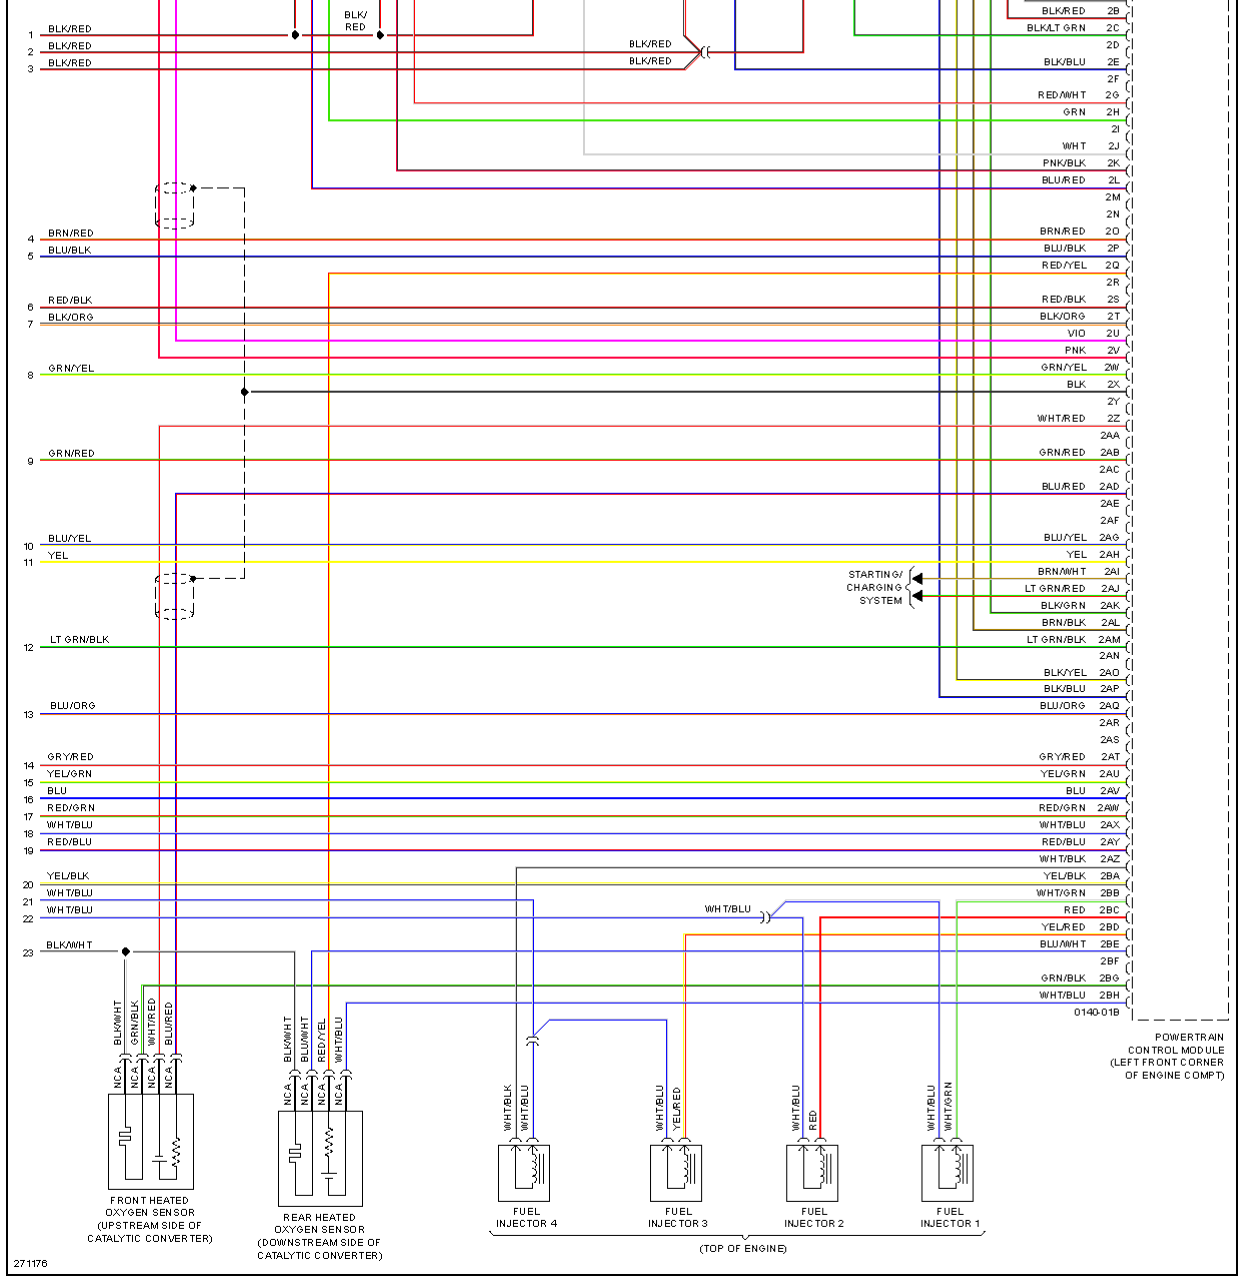

# AIR CONDITIONING

- ① W/ADVANCED KEYLESS ENTRY & START SYSTEM & KEYLESS ENTRY SYSTEM
- ② MT W/O ABS, DSC, ADVANCED KEYLESS ENTRY & START SYSTEM & KEYLESS ENTRY SYSTEM, CRUISE CONTROL SYSTEM, BOSE, TPMS, FRONT FOG LIGHT

247108

BLK WHT WHT

INTERIOR LIGHTS SYSTEM