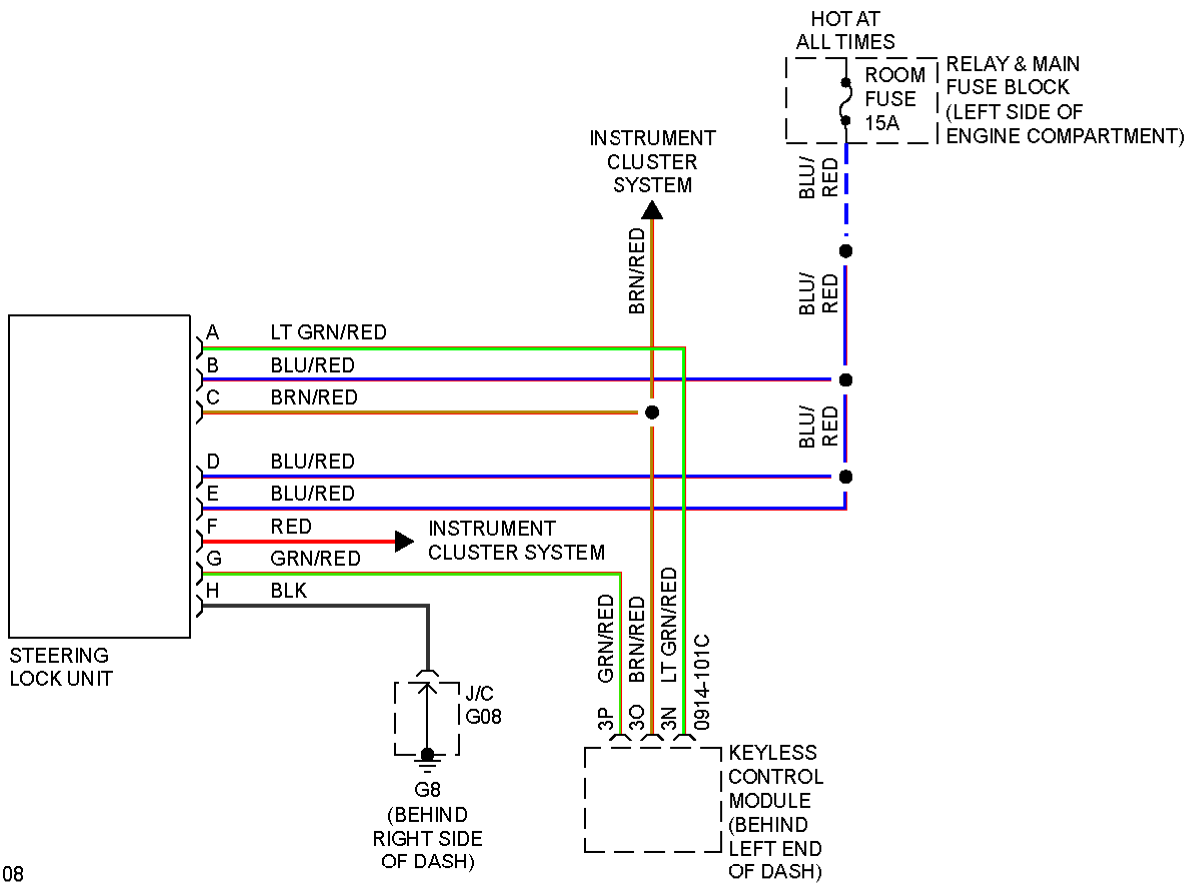

# AIR CONDITIONING

- ① W/ADVANCED KEYLESS ENTRY & START SYSTEM & KEYLESS ENTRY SYSTEM
- ② MT W/O ABS, DSC, ADVANCED KEYLESS ENTRY & START SYSTEM & KEYLESS ENTRY SYSTEM, CRUISE CONTROL SYSTEM, BOSE, TPMS, FRONT FOG LIGHT

247108

BLK WHT WHT

INTERIOR LIGHTS SYSTEM