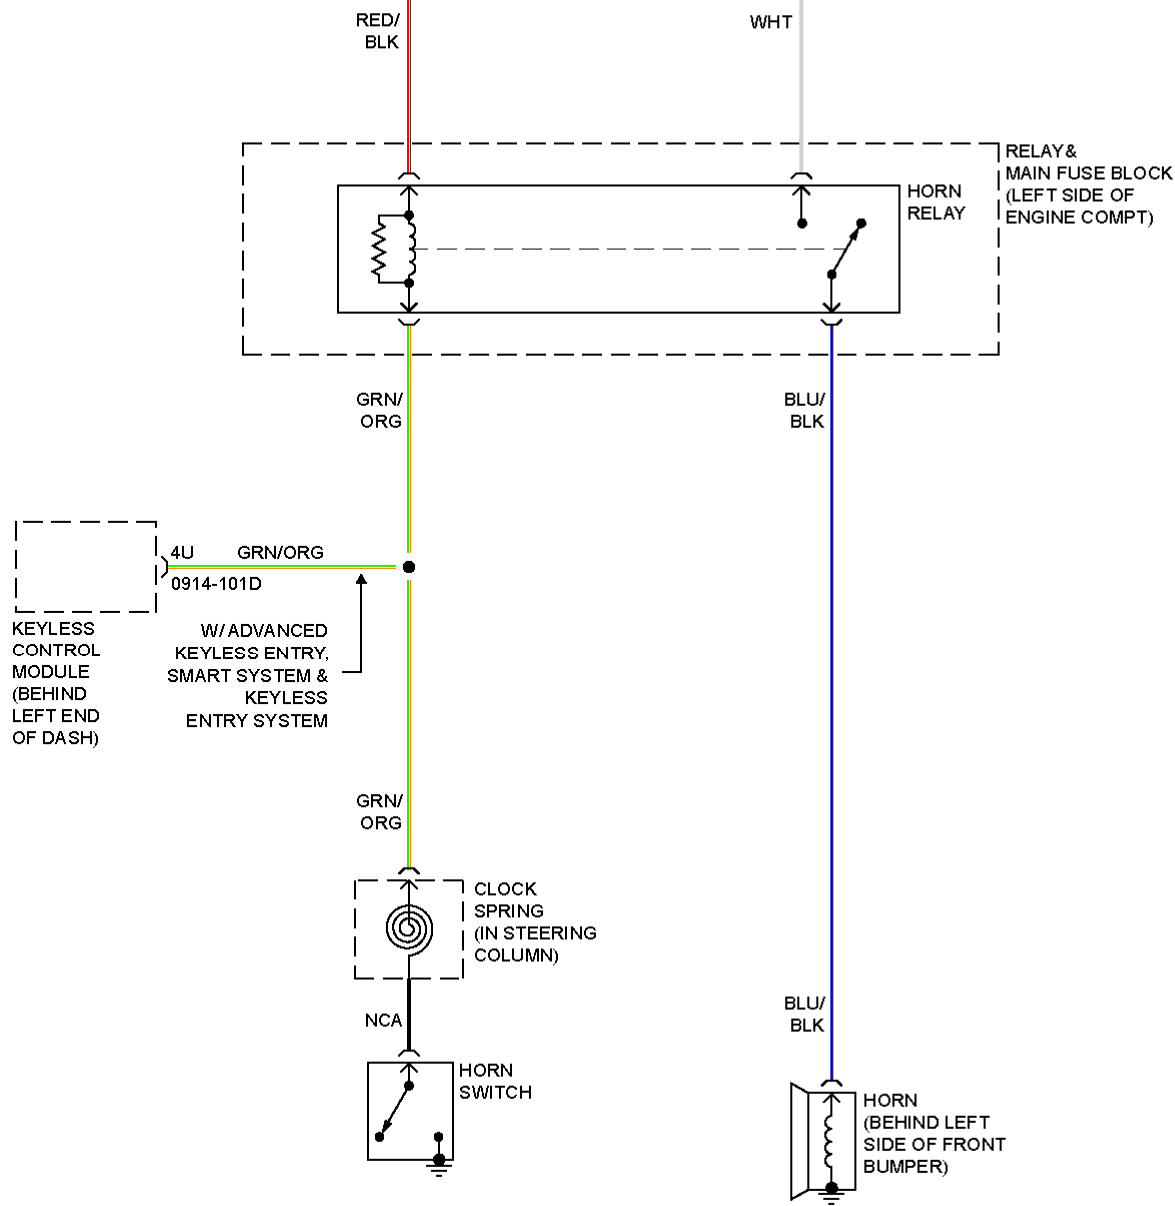

# AIR CONDITIONING

- ① W/ADVANCED KEYLESS ENTRY & START SYSTEM & KEYLESS ENTRY SYSTEM
- ② MT W/O ABS, DSC, ADVANCED KEYLESS ENTRY & START SYSTEM & KEYLESS ENTRY SYSTEM, CRUISE CONTROL SYSTEM, BOSE, TPMS, FRONT FOG LIGHT

247108

BLK WHT WHT

INTERIOR LIGHTS SYSTEM