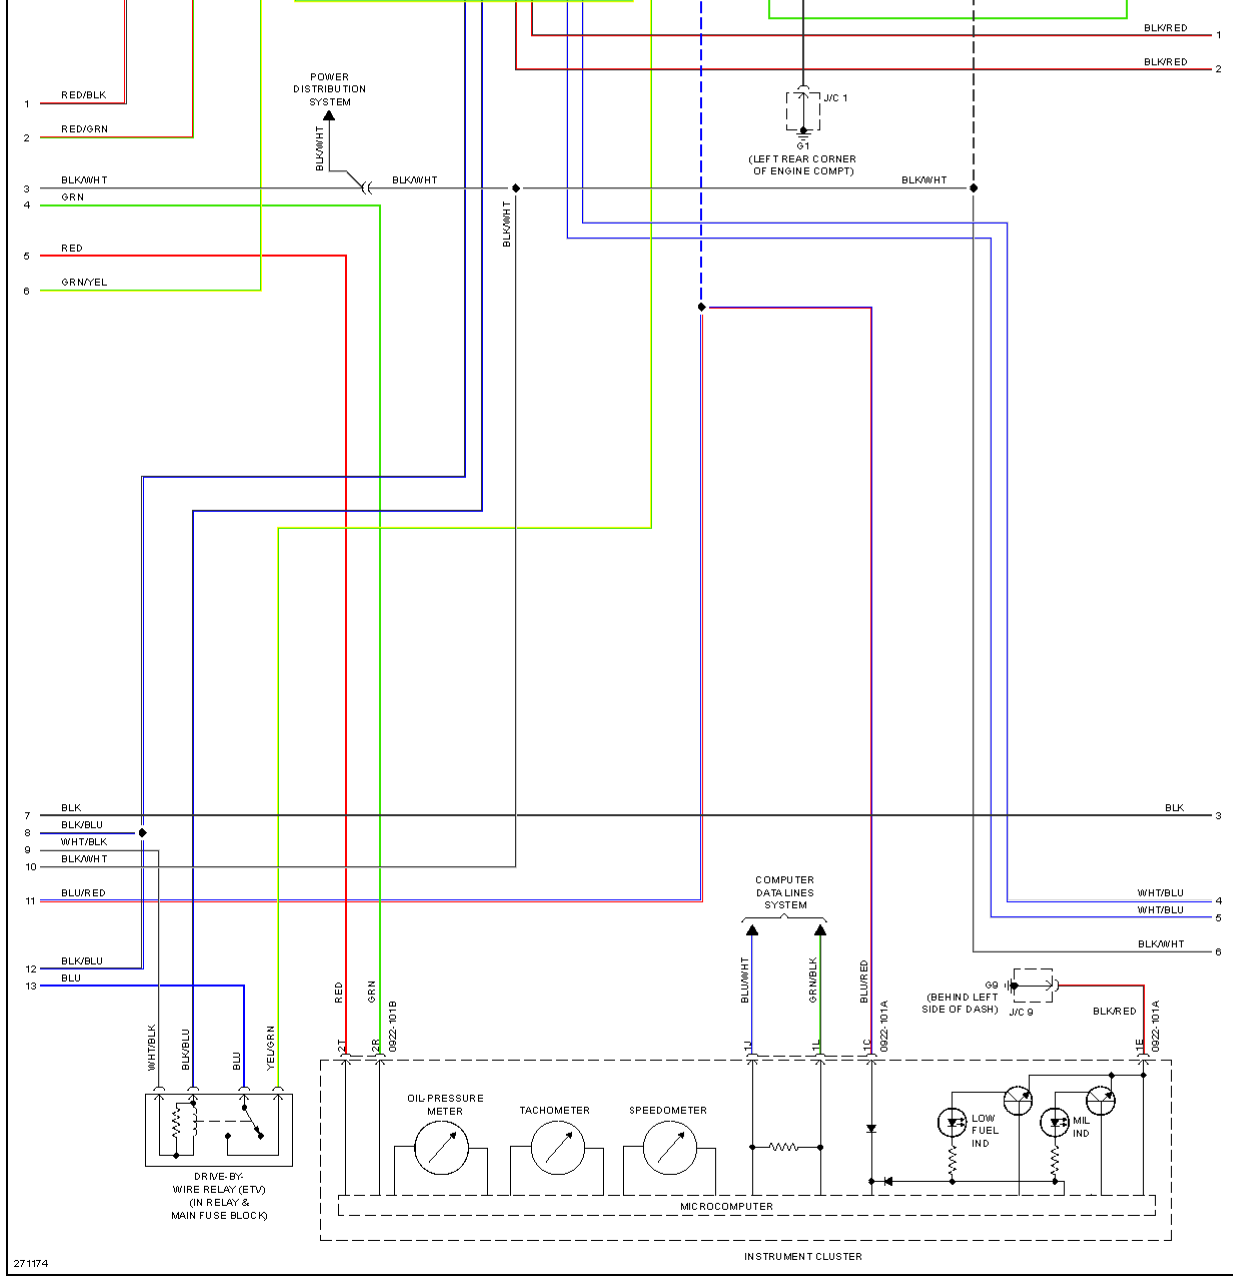

# AIR CONDITIONING

- ① W/ADVANCED KEYLESS ENTRY & START SYSTEM & KEYLESS ENTRY SYSTEM
- ② MT W/O ABS, DSC, ADVANCED KEYLESS ENTRY & START SYSTEM & KEYLESS ENTRY SYSTEM, CRUISE CONTROL SYSTEM, BOSE, TPMS, FRONT FOG LIGHT

247108

BLK WHT WHT

INTERIOR LIGHTS SYSTEM