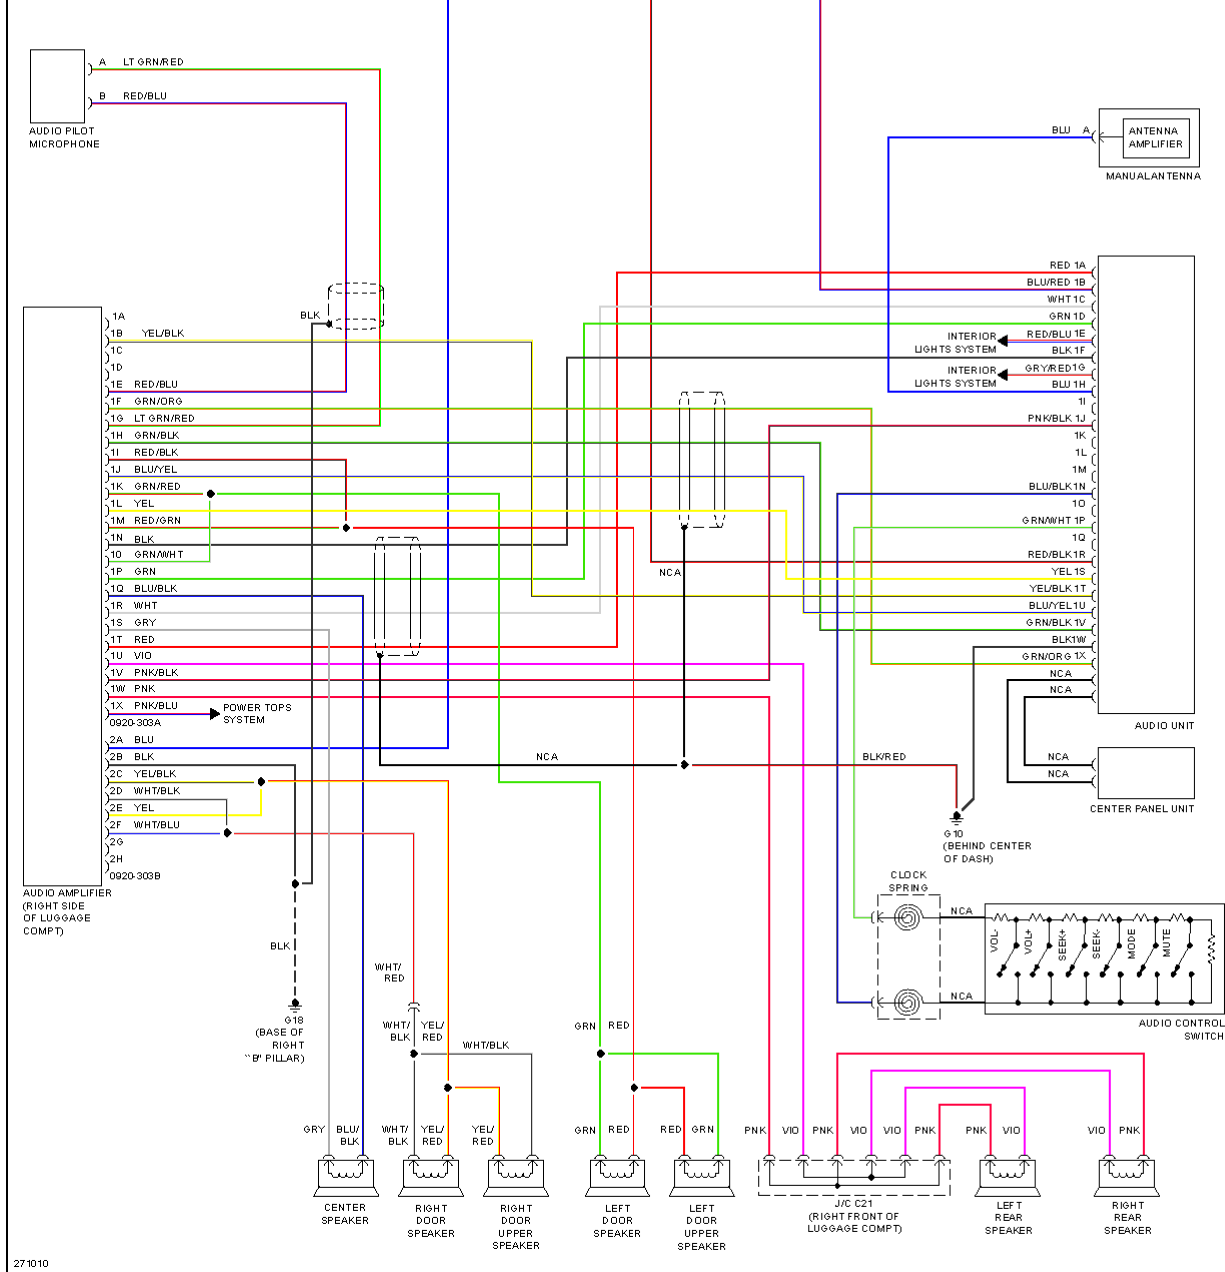

# AIR CONDITIONING

- ① W/ADVANCED KEYLESS ENTRY & START SYSTEM & KEYLESS ENTRY SYSTEM
- ② MT W/O ABS, DSC, ADVANCED KEYLESS ENTRY & START SYSTEM & KEYLESS ENTRY SYSTEM, CRUISE CONTROL SYSTEM, BOSE, TPMS, FRONT FOG LIGHT

247108

BLK WHT WHT

INTERIOR LIGHTS SYSTEM