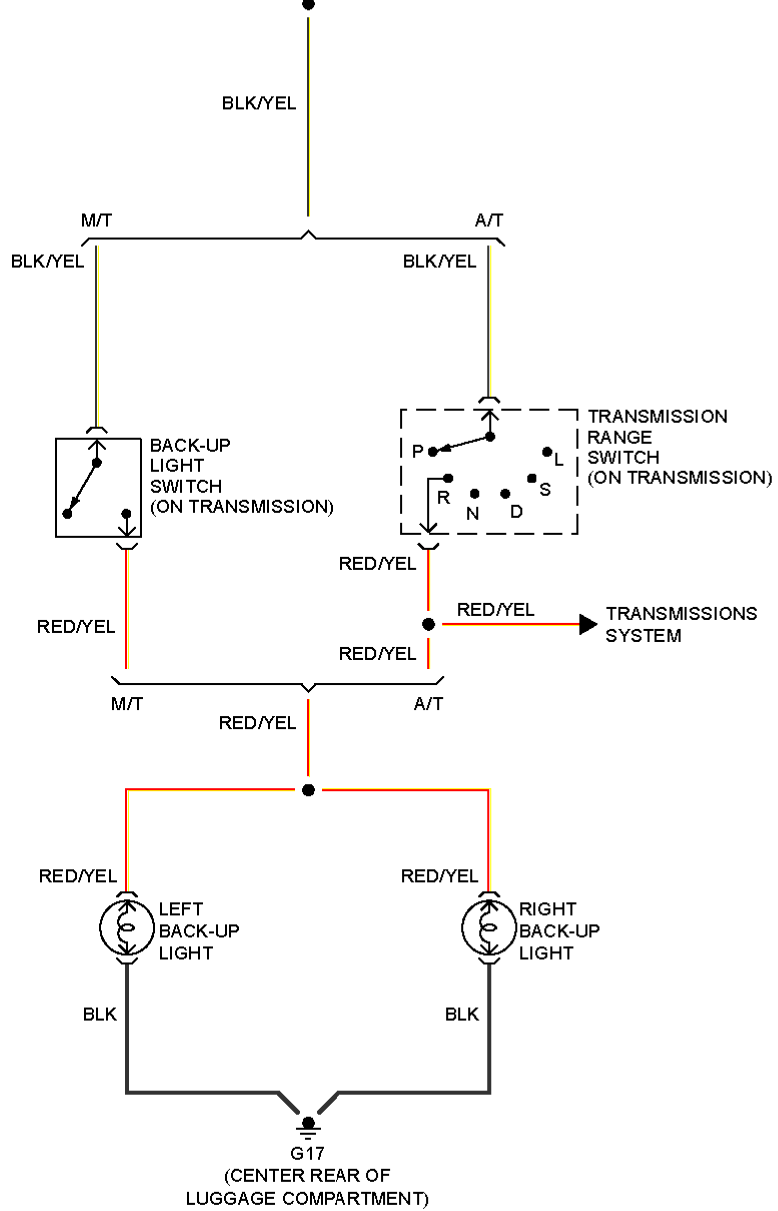

# AIR CONDITIONING

- ① W/ADVANCED KEYLESS ENTRY & START SYSTEM & KEYLESS ENTRY SYSTEM
- ② MT W/O ABS, DSC, ADVANCED KEYLESS ENTRY & START SYSTEM & KEYLESS ENTRY SYSTEM, CRUISE CONTROL SYSTEM, BOSE, TPMS, FRONT FOG LIGHT