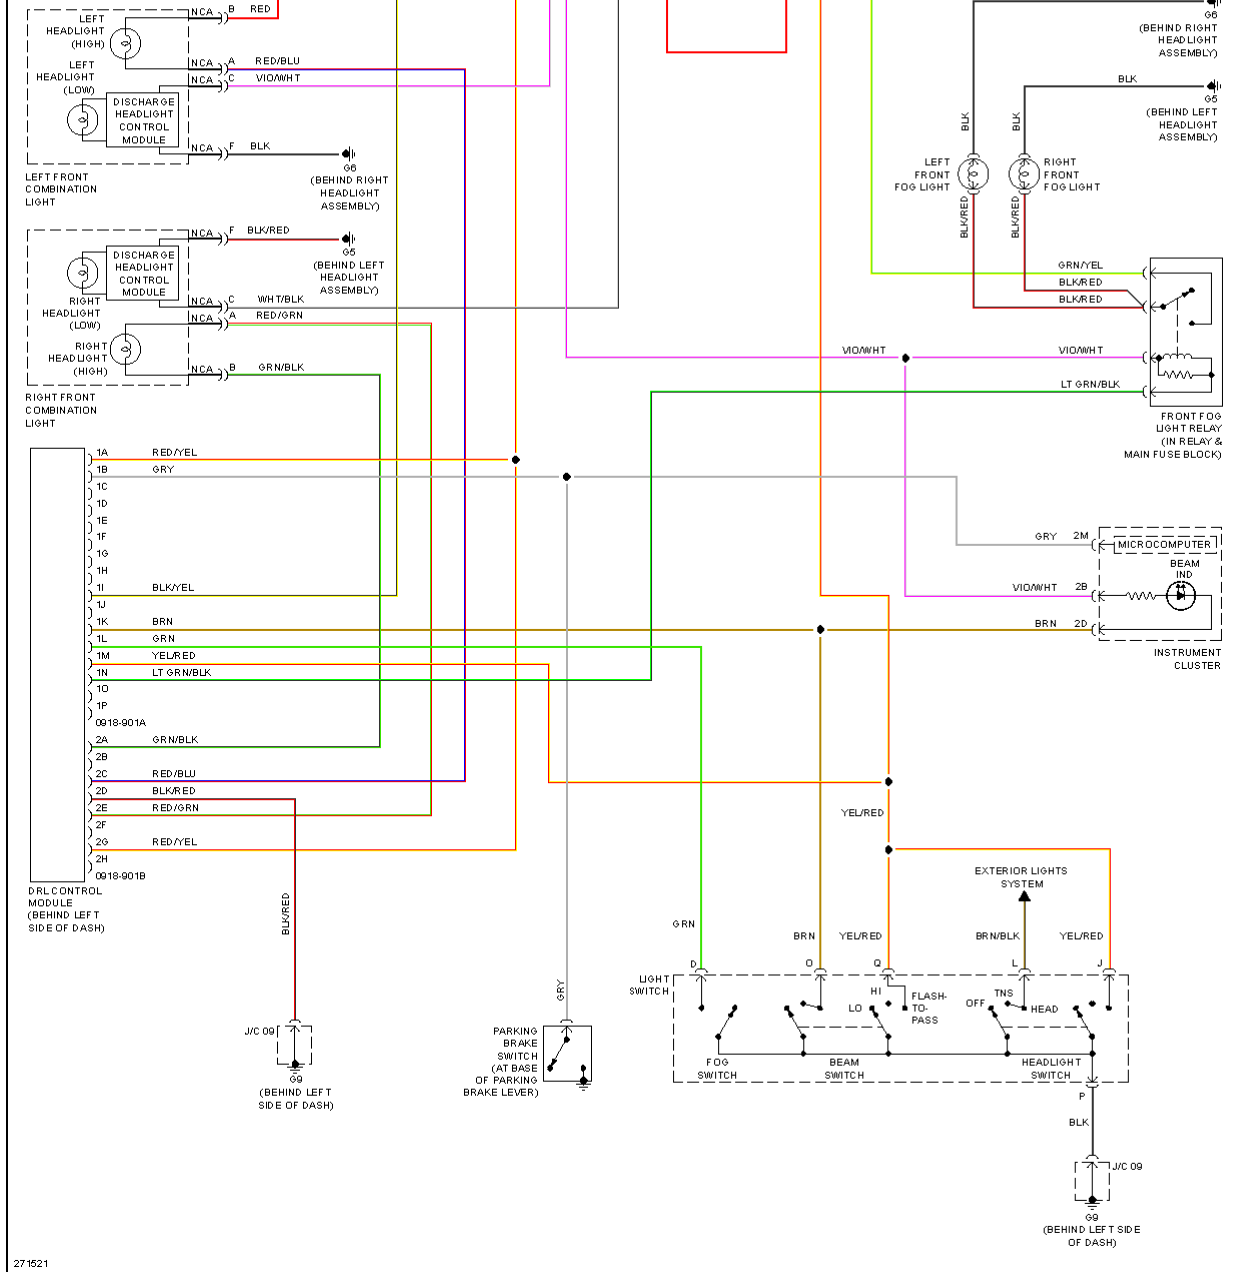

# AIR CONDITIONING

- ① W/ADVANCED KEYLESS ENTRY & START SYSTEM & KEYLESS ENTRY SYSTEM
- ② MT W/O ABS, DSC, ADVANCED KEYLESS ENTRY & START SYSTEM & KEYLESS ENTRY SYSTEM, CRUISE CONTROL SYSTEM, BOSE, TPMS, FRONT FOG LIGHT

247108

BLK WHT WHT

INTERIOR LIGHTS SYSTEM