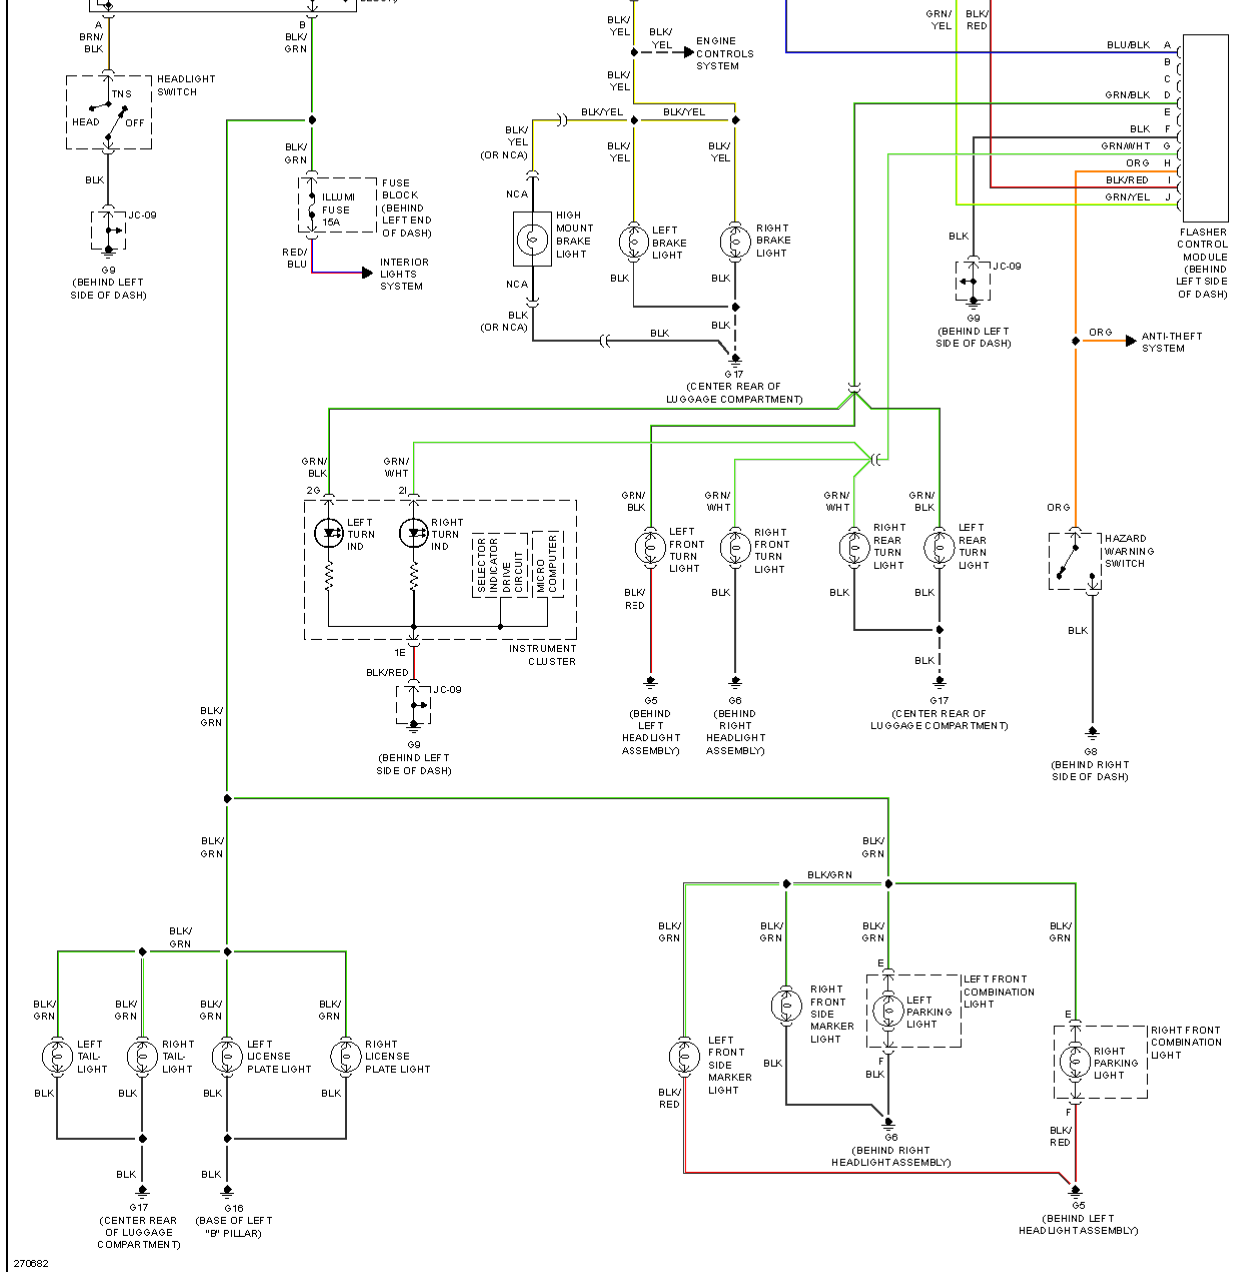

# AIR CONDITIONING

- ① W/ADVANCED KEYLESS ENTRY & START SYSTEM & KEYLESS ENTRY SYSTEM
- ② MT W/O ABS, DSC, ADVANCED KEYLESS ENTRY & START SYSTEM & KEYLESS ENTRY SYSTEM, CRUISE CONTROL SYSTEM, BOSE, TPMS, FRONT FOG LIGHT

247108

BLK WHT WHT

INTERIOR LIGHTS SYSTEM