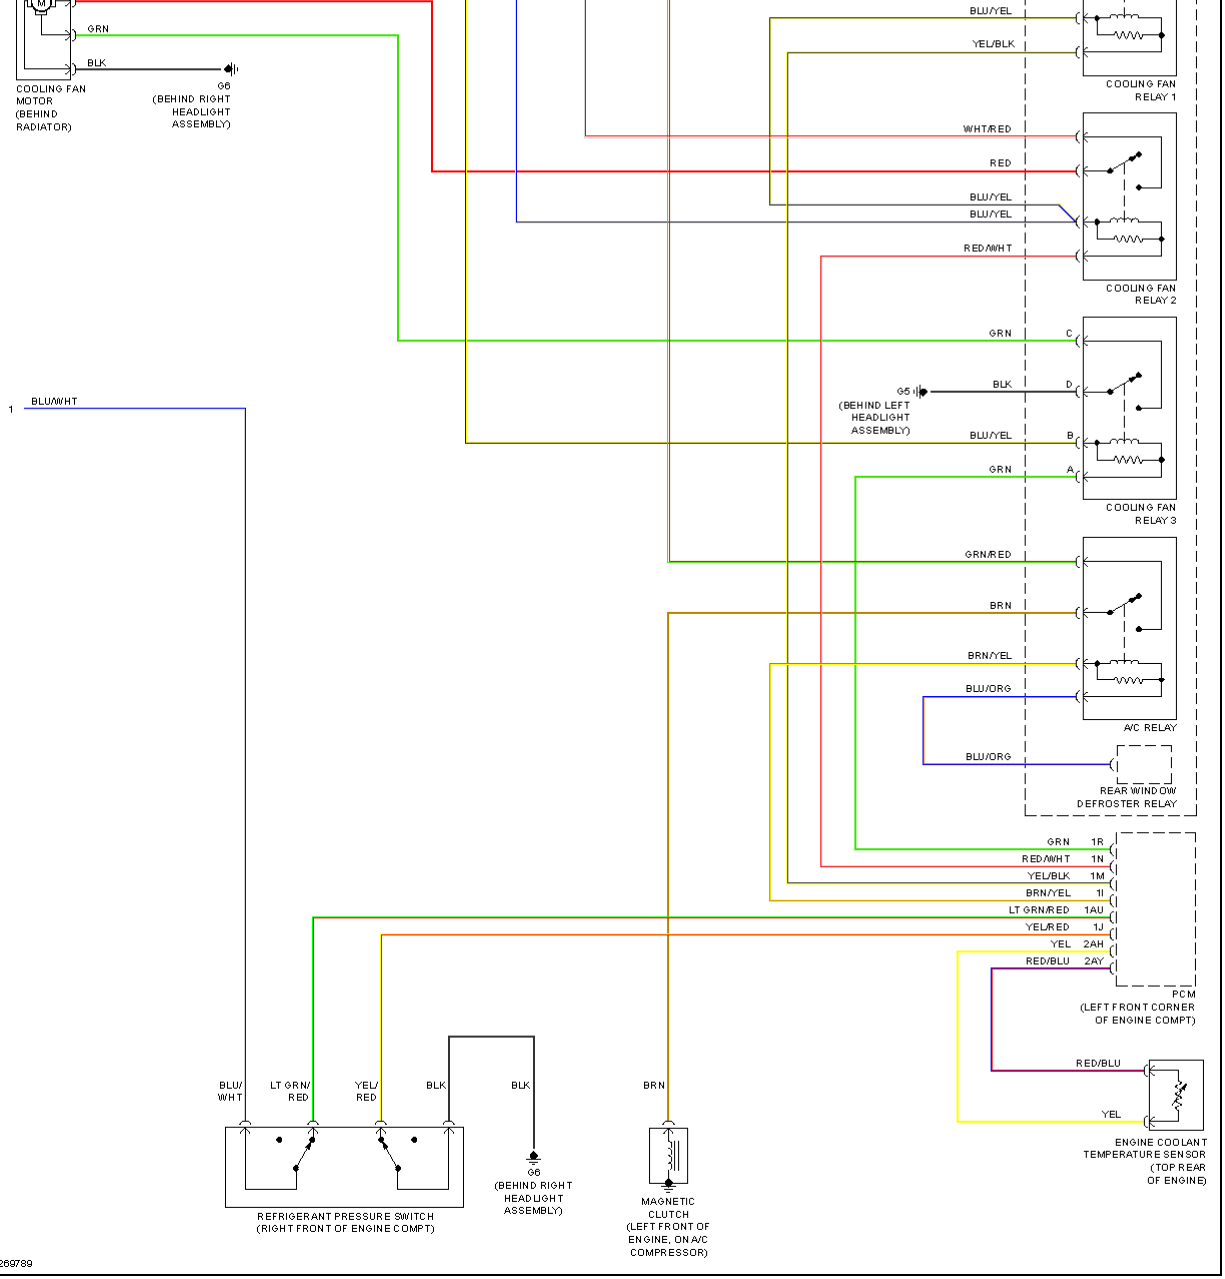

# AIR CONDITIONING

- ① W/ADVANCED KEYLESS ENTRY & START SYSTEM & KEYLESS ENTRY SYSTEM
- ② MT W/O ABS, DSC, ADVANCED KEYLESS ENTRY & START SYSTEM & KEYLESS ENTRY SYSTEM, CRUISE CONTROL SYSTEM, BOSE, TPMS, FRONT FOG LIGHT

247108

BLK WHT WHT

INTERIOR LIGHTS SYSTEM