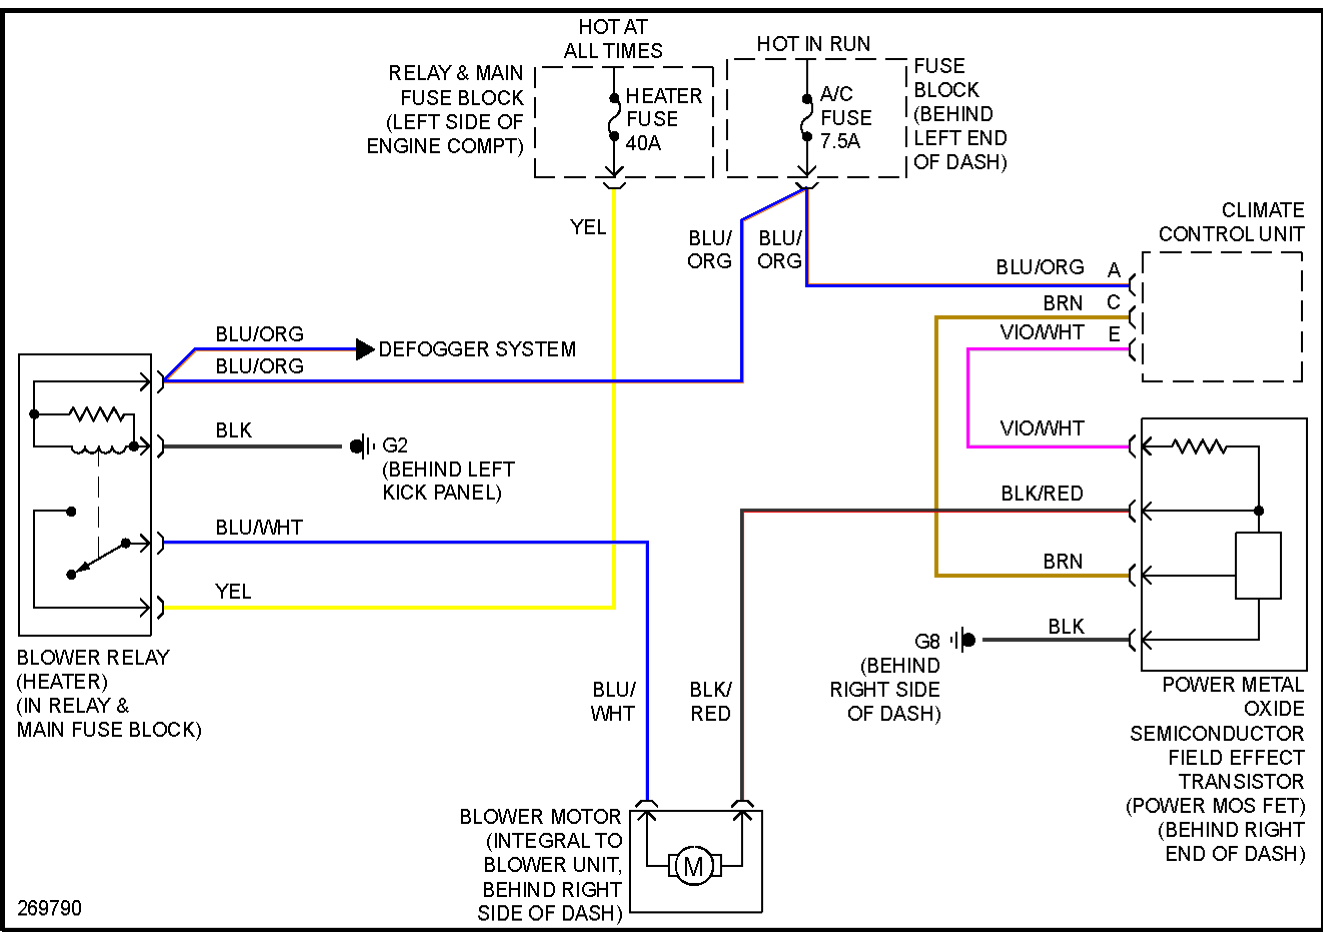

# AIR CONDITIONING

- ① W/ADVANCED KEYLESS ENTRY & START SYSTEM & KEYLESS ENTRY SYSTEM
- ② MT W/O ABS, DSC, ADVANCED KEYLESS ENTRY & START SYSTEM & KEYLESS ENTRY SYSTEM, CRUISE CONTROL SYSTEM, BOSE, TPMS, FRONT FOG LIGHT