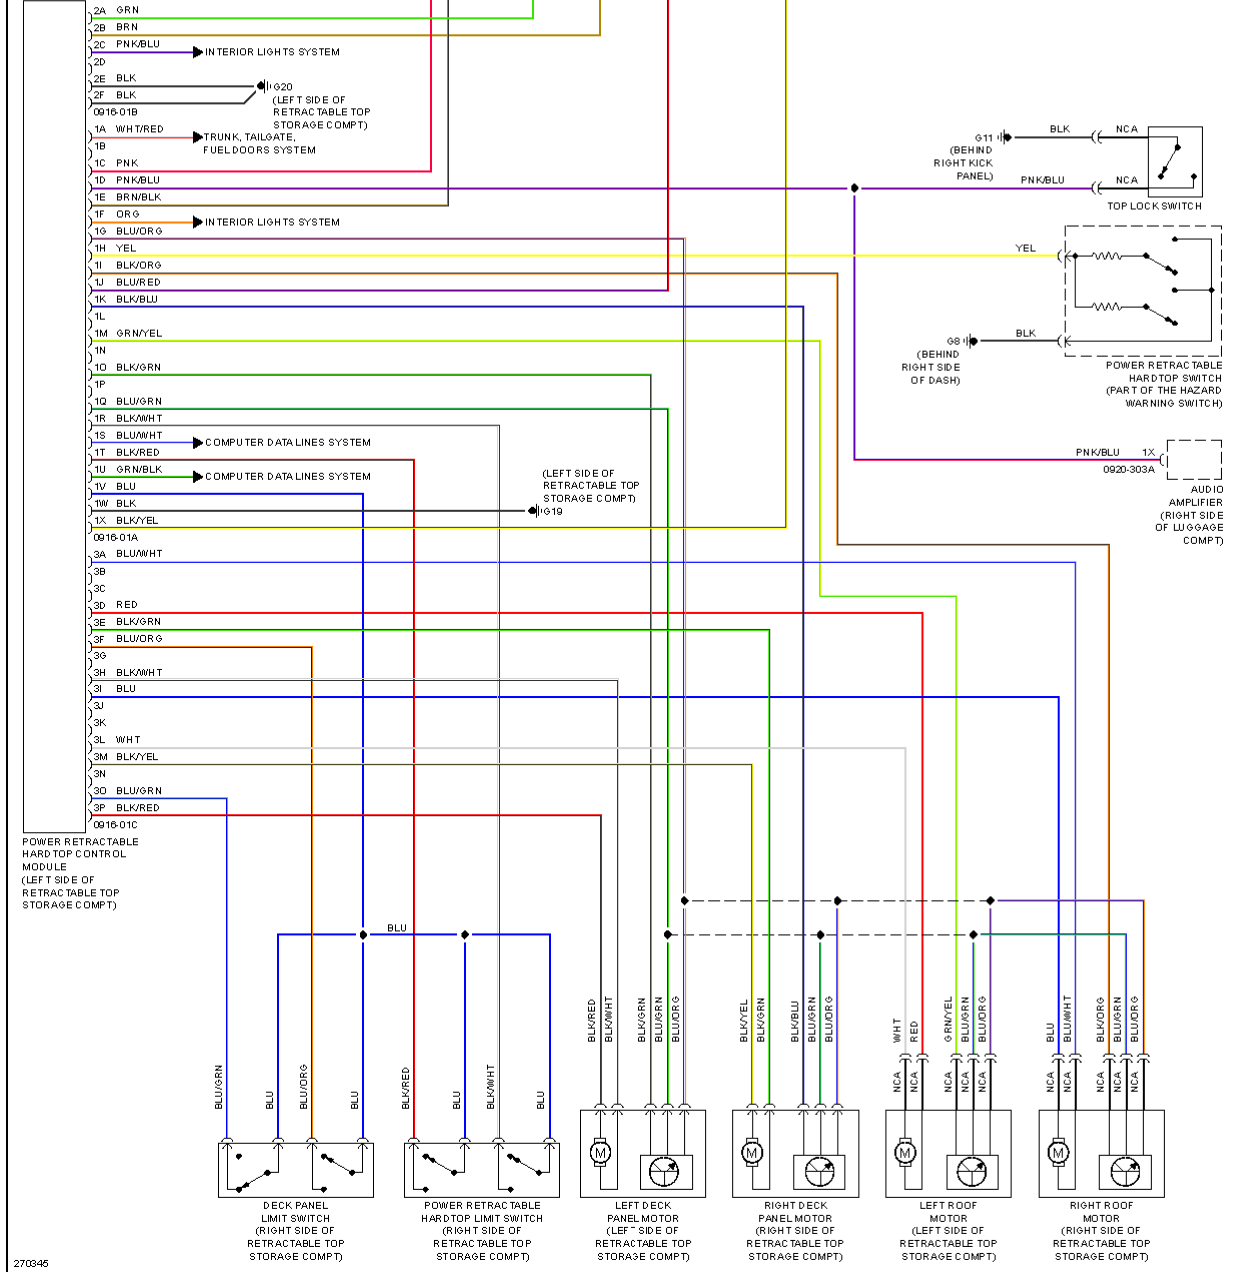

# AIR CONDITIONING

- ① W/ADVANCED KEYLESS ENTRY & START SYSTEM & KEYLESS ENTRY SYSTEM
- ② MT W/O ABS, DSC, ADVANCED KEYLESS ENTRY & START SYSTEM & KEYLESS ENTRY SYSTEM, CRUISE CONTROL SYSTEM, BOSE, TPMS, FRONT FOG LIGHT

247108

BLK WHT WHT

INTERIOR LIGHTS SYSTEM