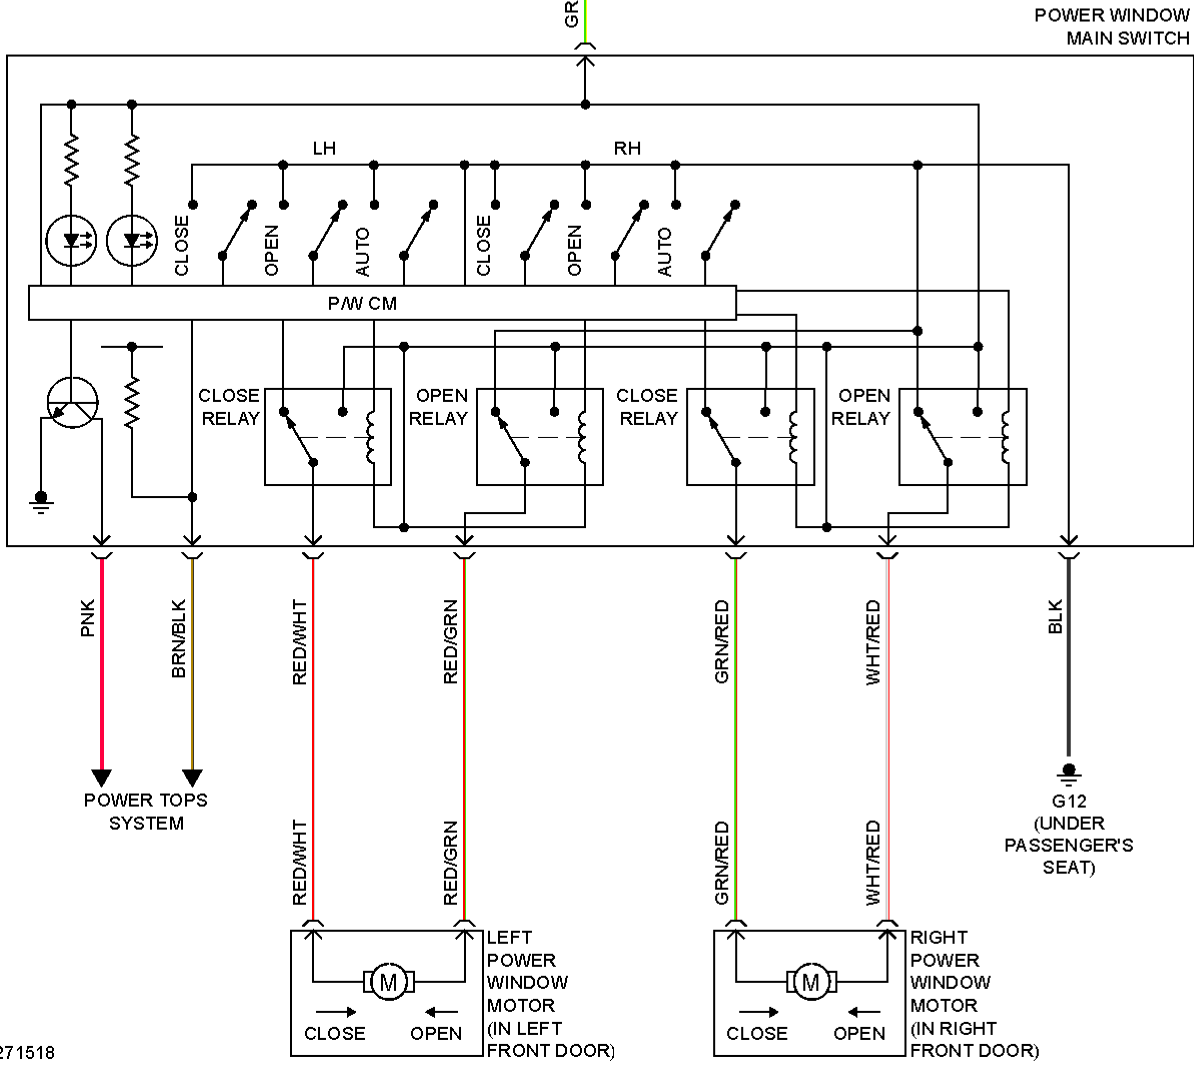

# AIR CONDITIONING

- ① W/ADVANCED KEYLESS ENTRY & START SYSTEM & KEYLESS ENTRY SYSTEM
- ② MT W/O ABS, DSC, ADVANCED KEYLESS ENTRY & START SYSTEM & KEYLESS ENTRY SYSTEM, CRUISE CONTROL SYSTEM, BOSE, TPMS, FRONT FOG LIGHT

247108

BLK WHT WHT

INTERIOR LIGHTS SYSTEM