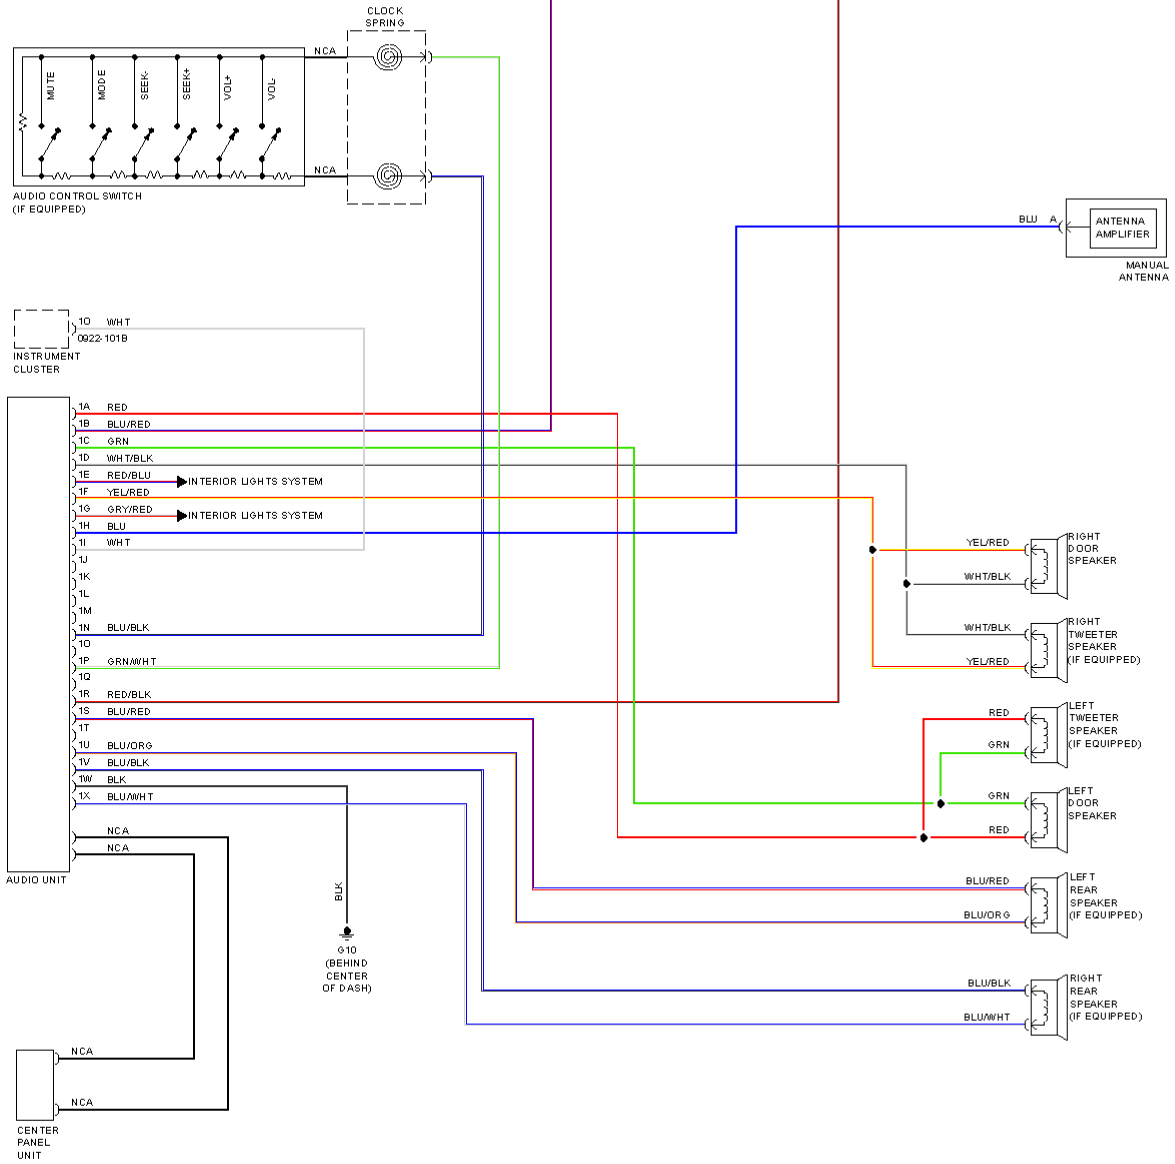

# AIR CONDITIONING

- ① W/ADVANCED KEYLESS ENTRY & START SYSTEM & KEYLESS ENTRY SYSTEM
- ② MT W/O ABS, DSC, ADVANCED KEYLESS ENTRY & START SYSTEM & KEYLESS ENTRY SYSTEM, CRUISE CONTROL SYSTEM, BOSE, TPMS, FRONT FOG LIGHT

247108

BLK WHT WHT

INTERIOR LIGHTS SYSTEM