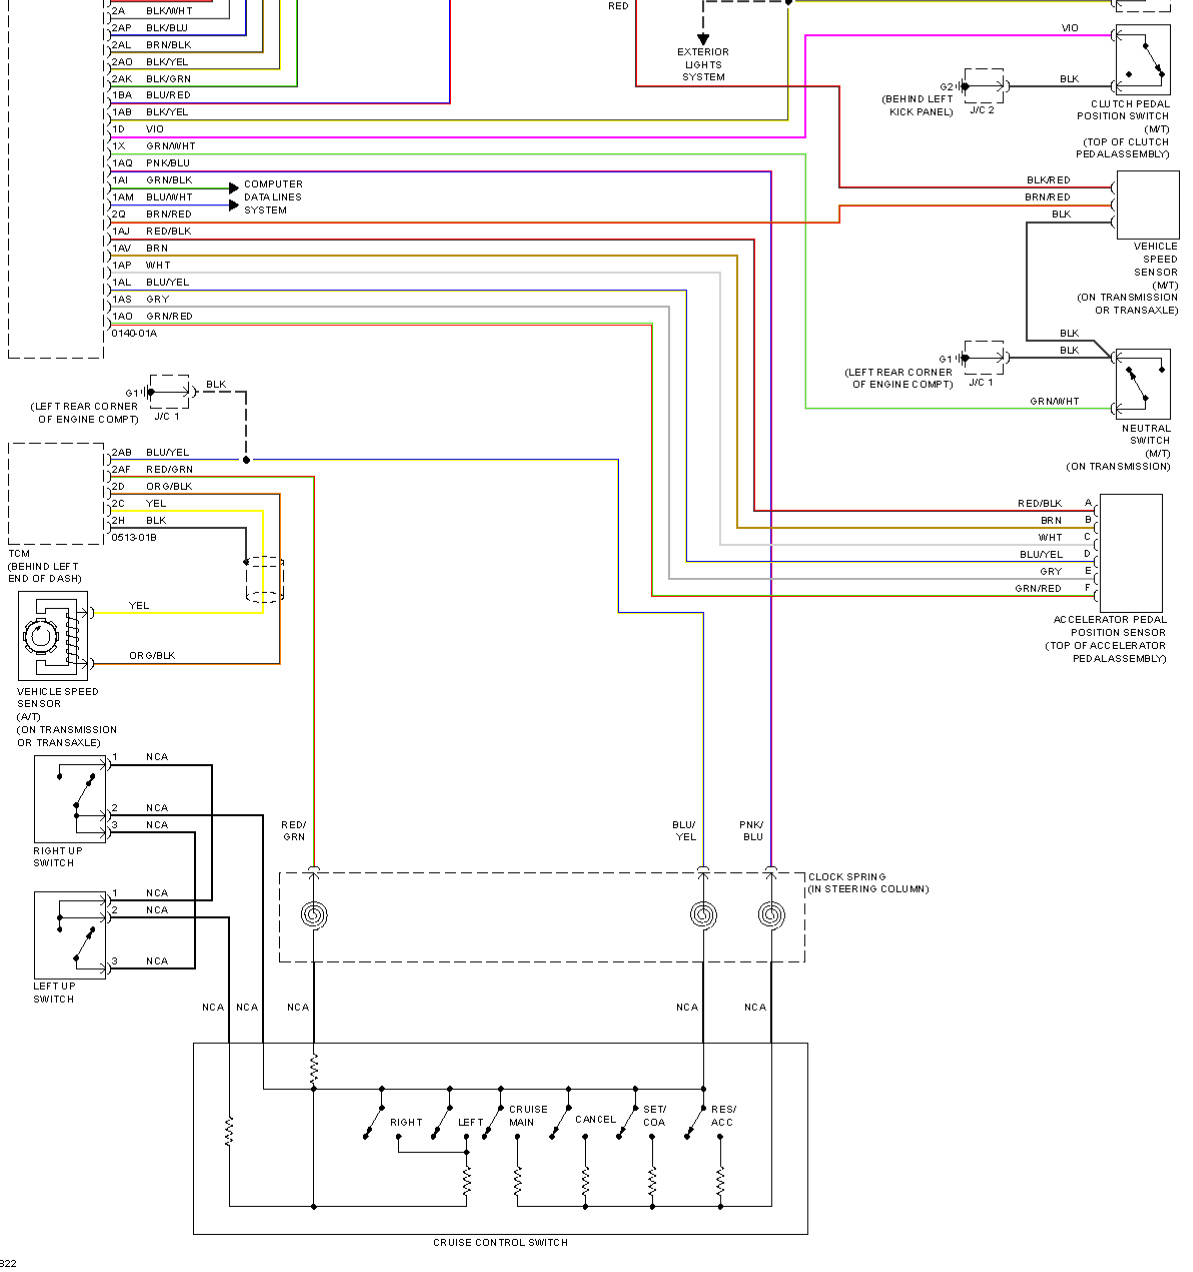

# AIR CONDITIONING

- ① W/ADVANCED KEYLESS ENTRY & START SYSTEM & KEYLESS ENTRY SYSTEM
- ② MT W/O ABS, DSC, ADVANCED KEYLESS ENTRY & START SYSTEM & KEYLESS ENTRY SYSTEM, CRUISE CONTROL SYSTEM, BOSE, TPMS, FRONT FOG LIGHT

247108

BLK WHT WHT

INTERIOR LIGHTS SYSTEM