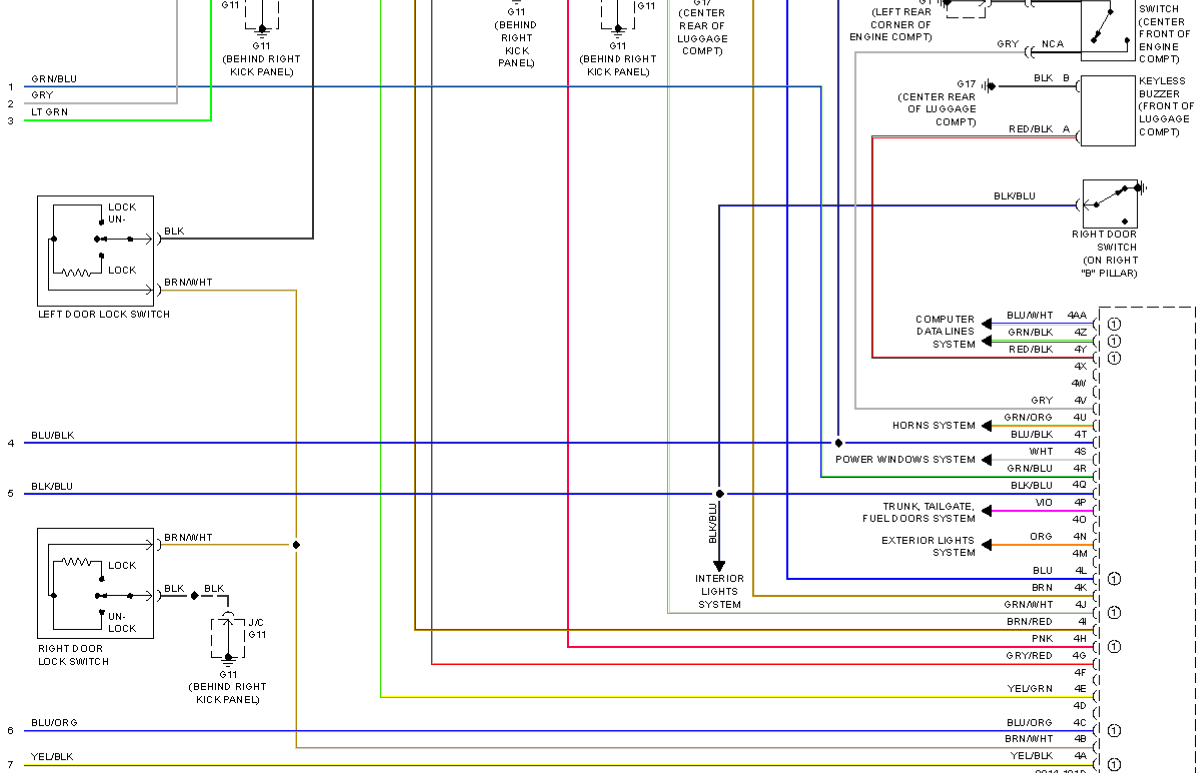

# AIR CONDITIONING

- ① W/ADVANCED KEYLESS ENTRY & START SYSTEM & KEYLESS ENTRY SYSTEM
- ② MT W/O ABS, DSC, ADVANCED KEYLESS ENTRY & START SYSTEM & KEYLESS ENTRY SYSTEM, CRUISE CONTROL SYSTEM, BOSE, TPMS, FRONT FOG LIGHT

247108

BLK WHT WHT

INTERIOR LIGHTS SYSTEM