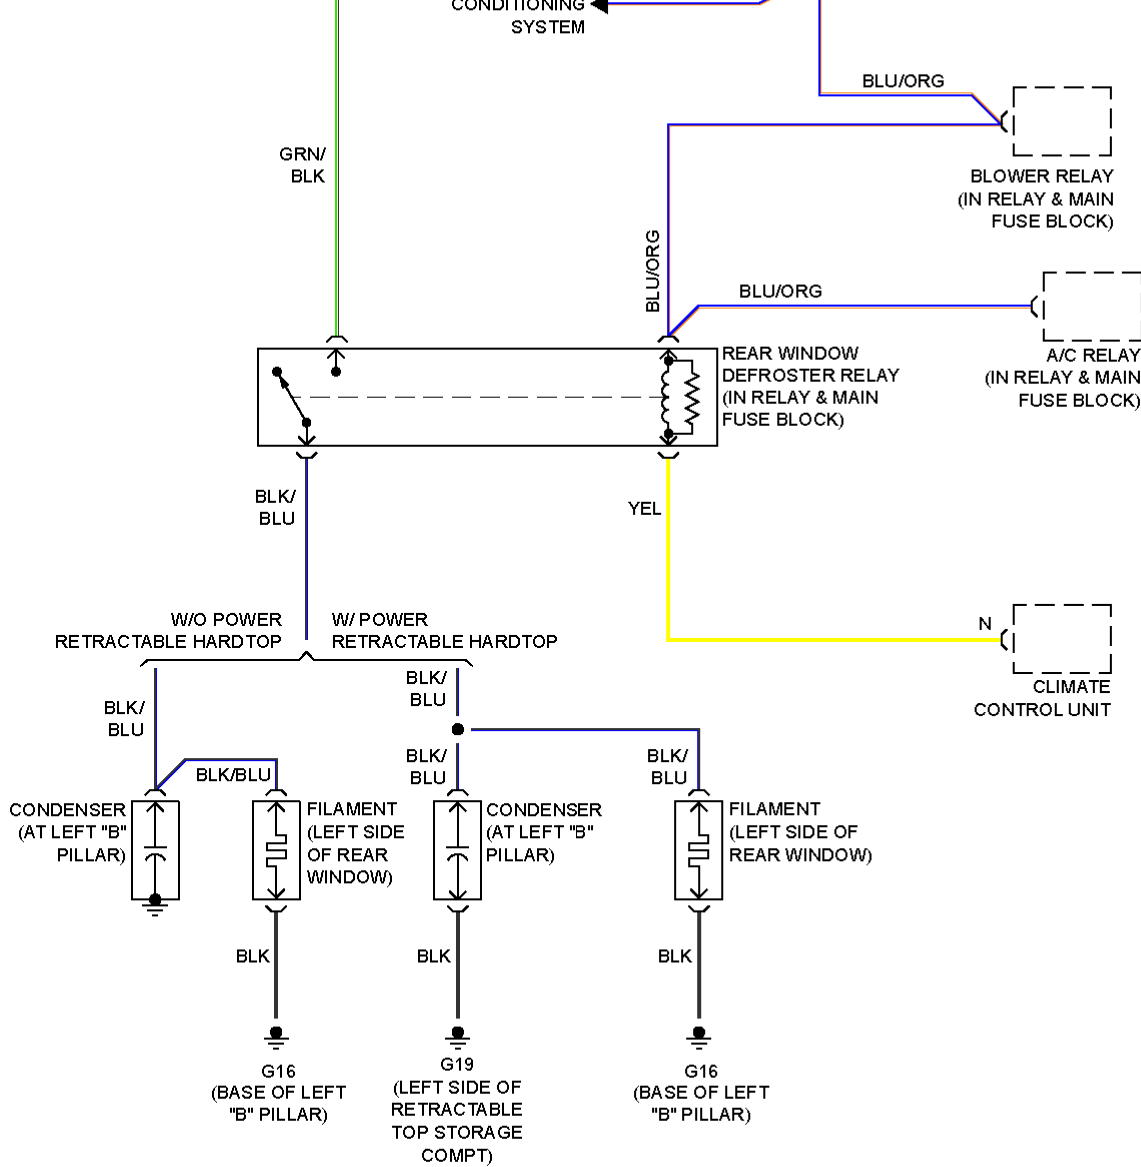

# AIR CONDITIONING

- ① W/ADVANCED KEYLESS ENTRY & START SYSTEM & KEYLESS ENTRY SYSTEM
- ② MT W/O ABS, DSC, ADVANCED KEYLESS ENTRY & START SYSTEM & KEYLESS ENTRY SYSTEM, CRUISE CONTROL SYSTEM, BOSE, TPMS, FRONT FOG LIGHT

247108

BLK WHT WHT

INTERIOR LIGHTS SYSTEM