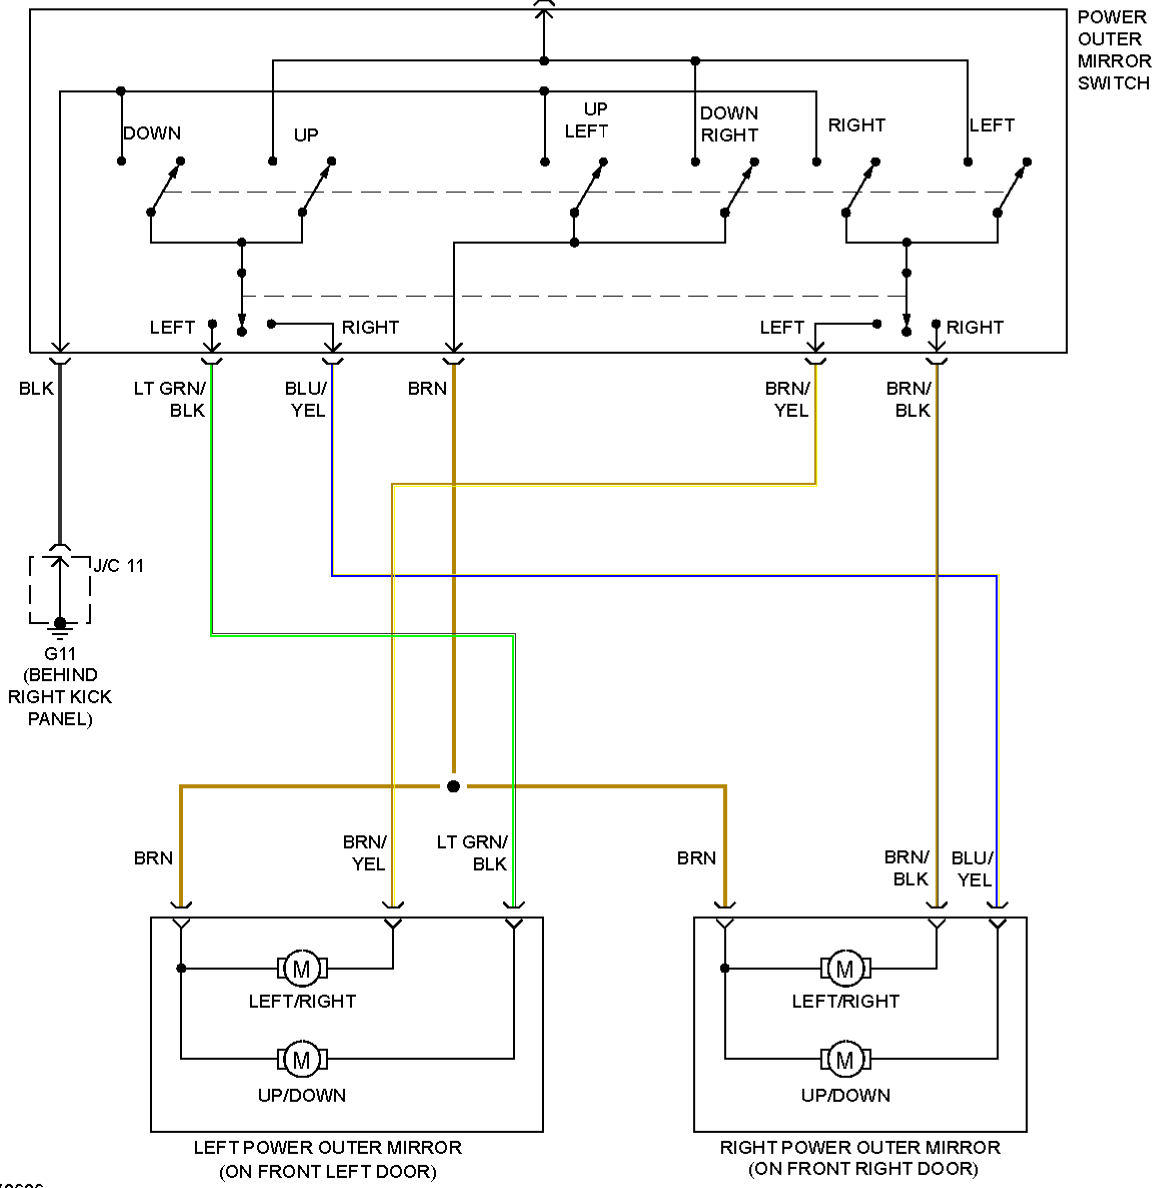

# AIR CONDITIONING

- ① W/ADVANCED KEYLESS ENTRY & START SYSTEM & KEYLESS ENTRY SYSTEM
- ② MT W/O ABS, DSC, ADVANCED KEYLESS ENTRY & START SYSTEM & KEYLESS ENTRY SYSTEM, CRUISE CONTROL SYSTEM, BOSE, TPMS, FRONT FOG LIGHT

247108

BLK WHT WHT

INTERIOR LIGHTS SYSTEM