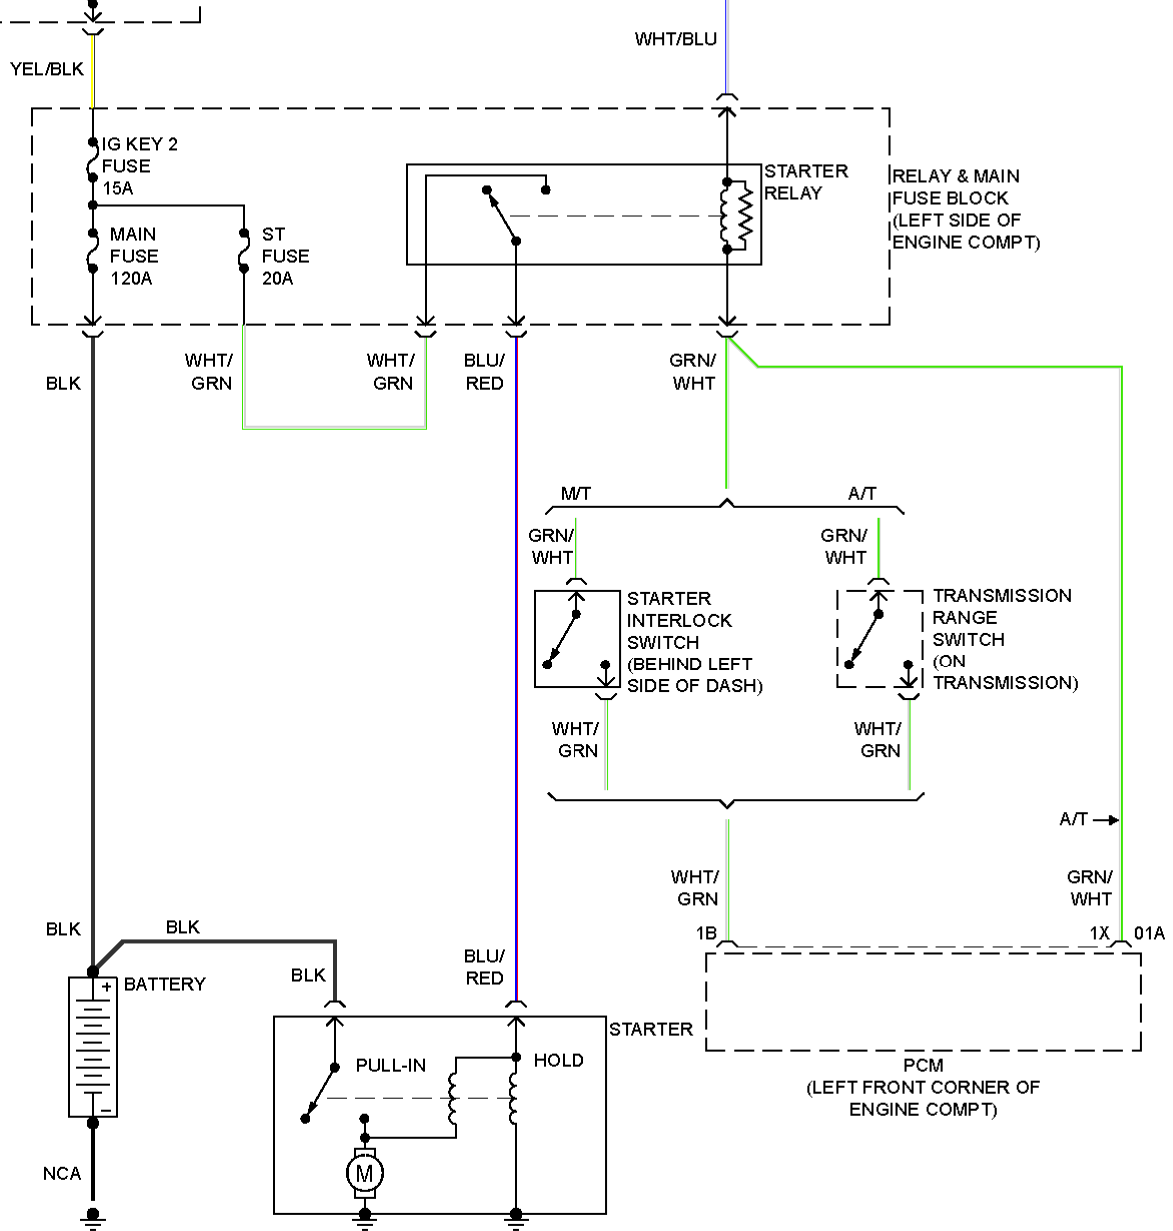

# AIR CONDITIONING

- ① W/ADVANCED KEYLESS ENTRY & START SYSTEM & KEYLESS ENTRY SYSTEM
- ② MT W/O ABS, DSC, ADVANCED KEYLESS ENTRY & START SYSTEM & KEYLESS ENTRY SYSTEM, CRUISE CONTROL SYSTEM, BOSE, TPMS, FRONT FOG LIGHT

247108

BLK WHT WHT

INTERIOR LIGHTS SYSTEM