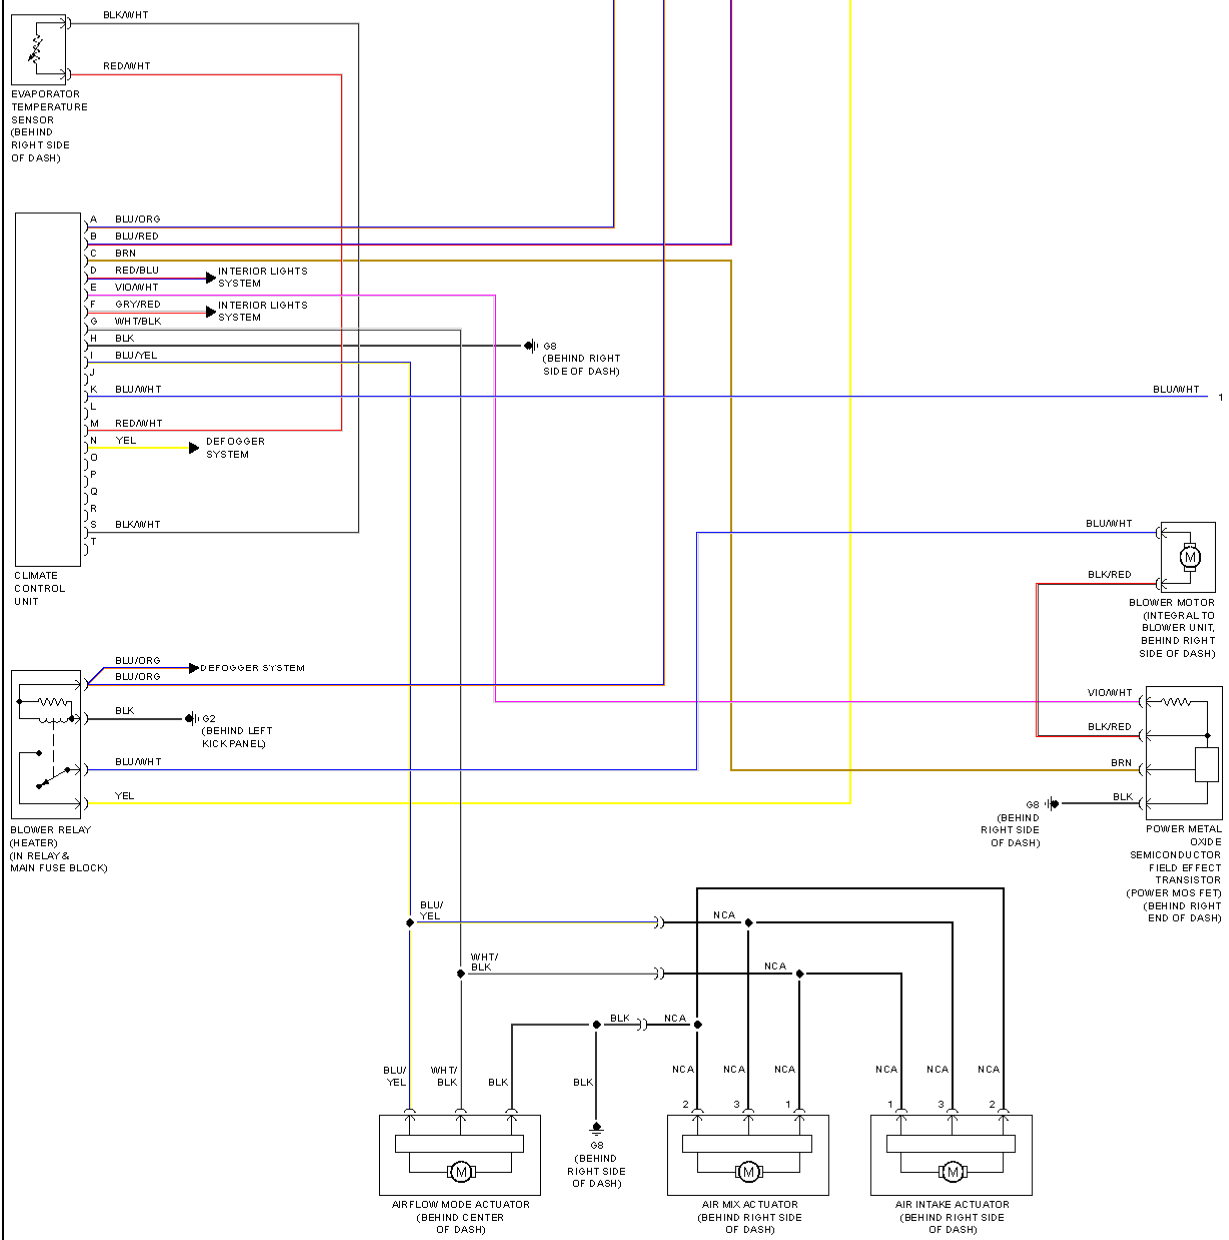

# AIR CONDITIONING

- ① W/ADVANCED KEYLESS ENTRY & START SYSTEM & KEYLESS ENTRY SYSTEM
- ② MT W/O ABS, DSC, ADVANCED KEYLESS ENTRY & START SYSTEM & KEYLESS ENTRY SYSTEM, CRUISE CONTROL SYSTEM, BOSE, TPMS, FRONT FOG LIGHT

247108

BLK WHT WHT

INTERIOR LIGHTS SYSTEM