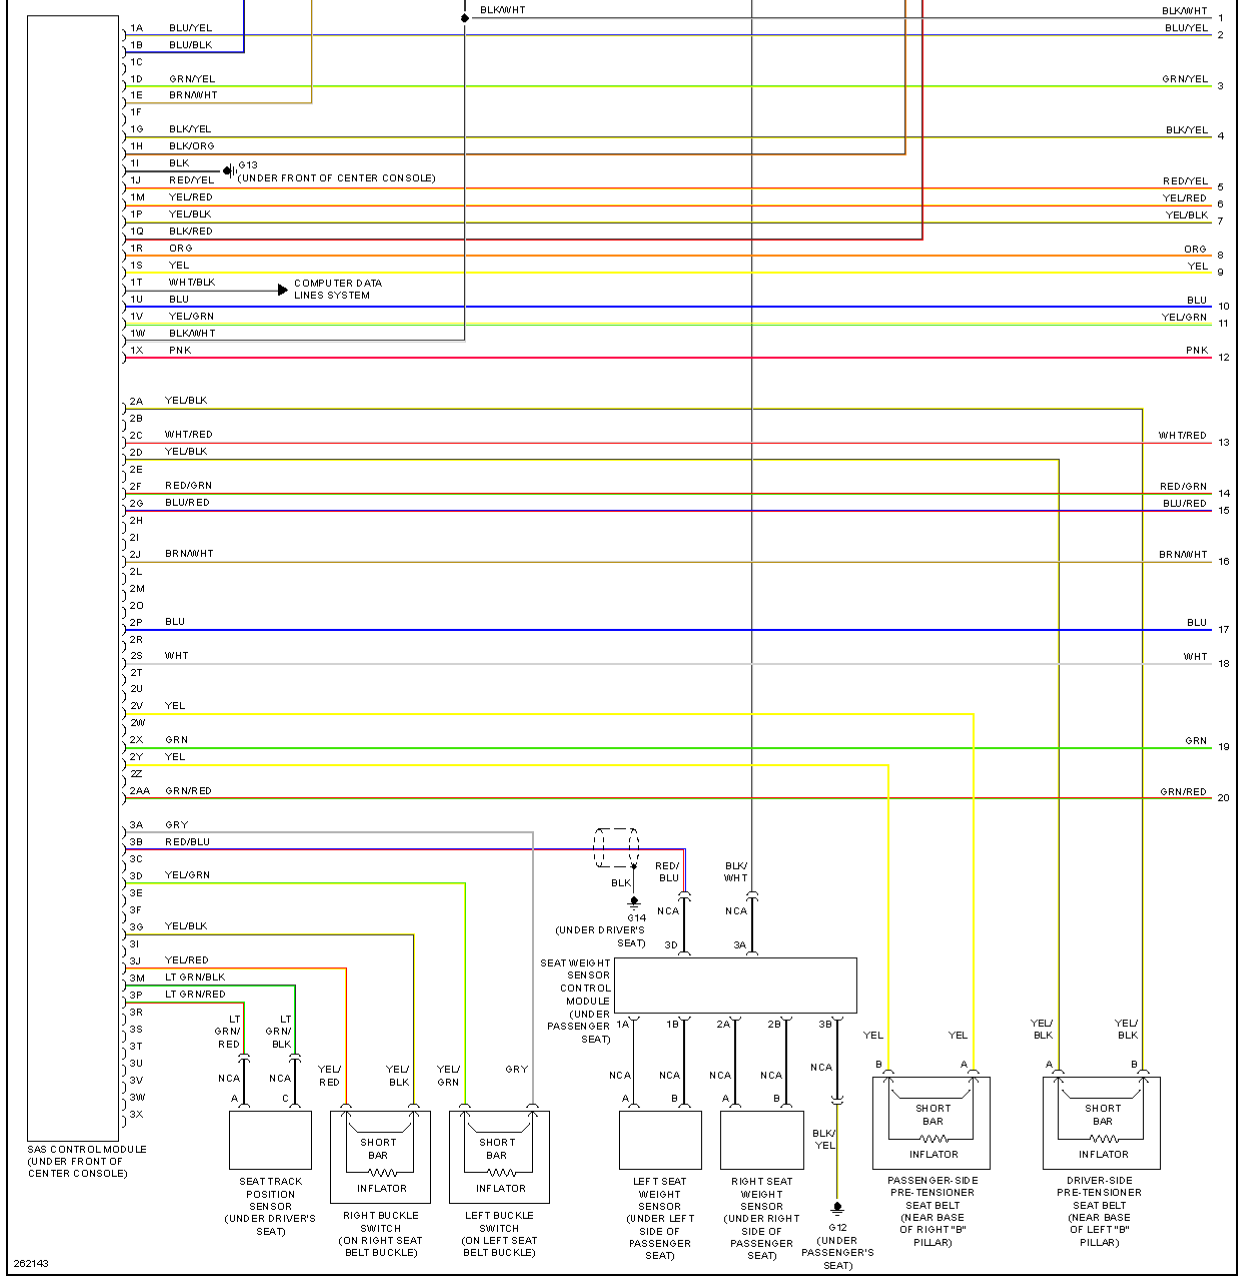

# AIR CONDITIONING

- ① W/ADVANCED KEYLESS ENTRY & START SYSTEM & KEYLESS ENTRY SYSTEM
- ② MT W/O ABS, DSC, ADVANCED KEYLESS ENTRY & START SYSTEM & KEYLESS ENTRY SYSTEM, CRUISE CONTROL SYSTEM, BOSE, TPMS, FRONT FOG LIGHT

247108

BLK WHT WHT

INTERIOR LIGHTS SYSTEM