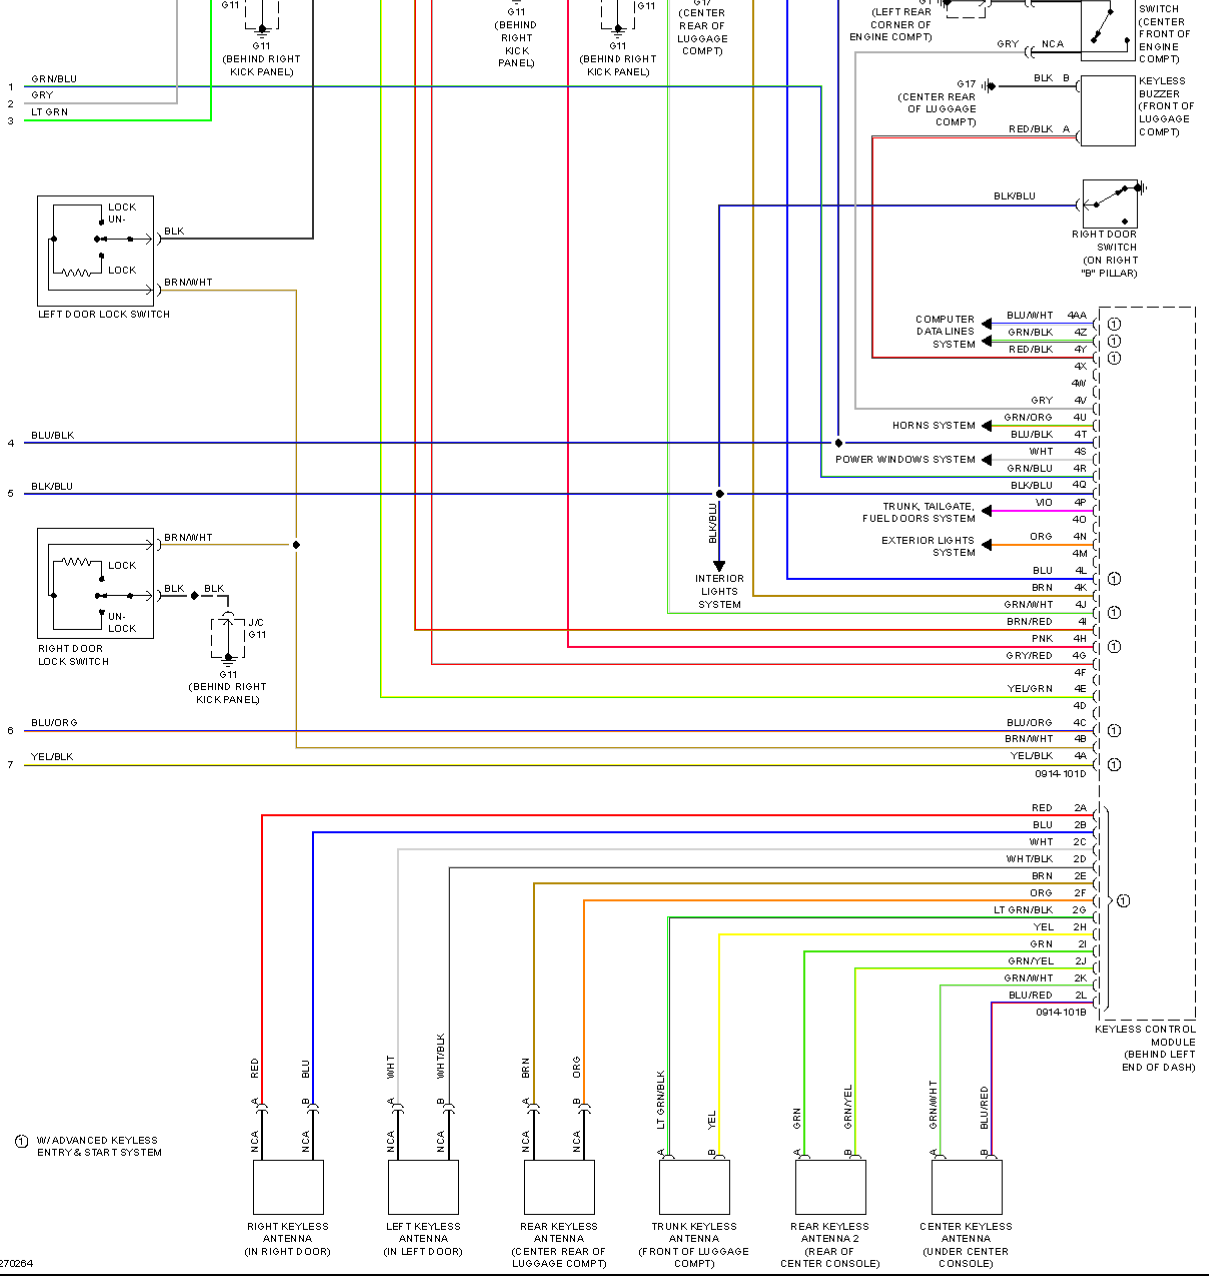

# AIR CONDITIONING

- ① W/ADVANCED KEYLESS ENTRY & START SYSTEM & KEYLESS ENTRY SYSTEM
- ② MT W/O ABS, DSC, ADVANCED KEYLESS ENTRY & START SYSTEM & KEYLESS ENTRY SYSTEM, CRUISE CONTROL SYSTEM, BOSE, TPMS, FRONT FOG LIGHT

247108

BLK WHT WHT

INTERIOR LIGHTS SYSTEM